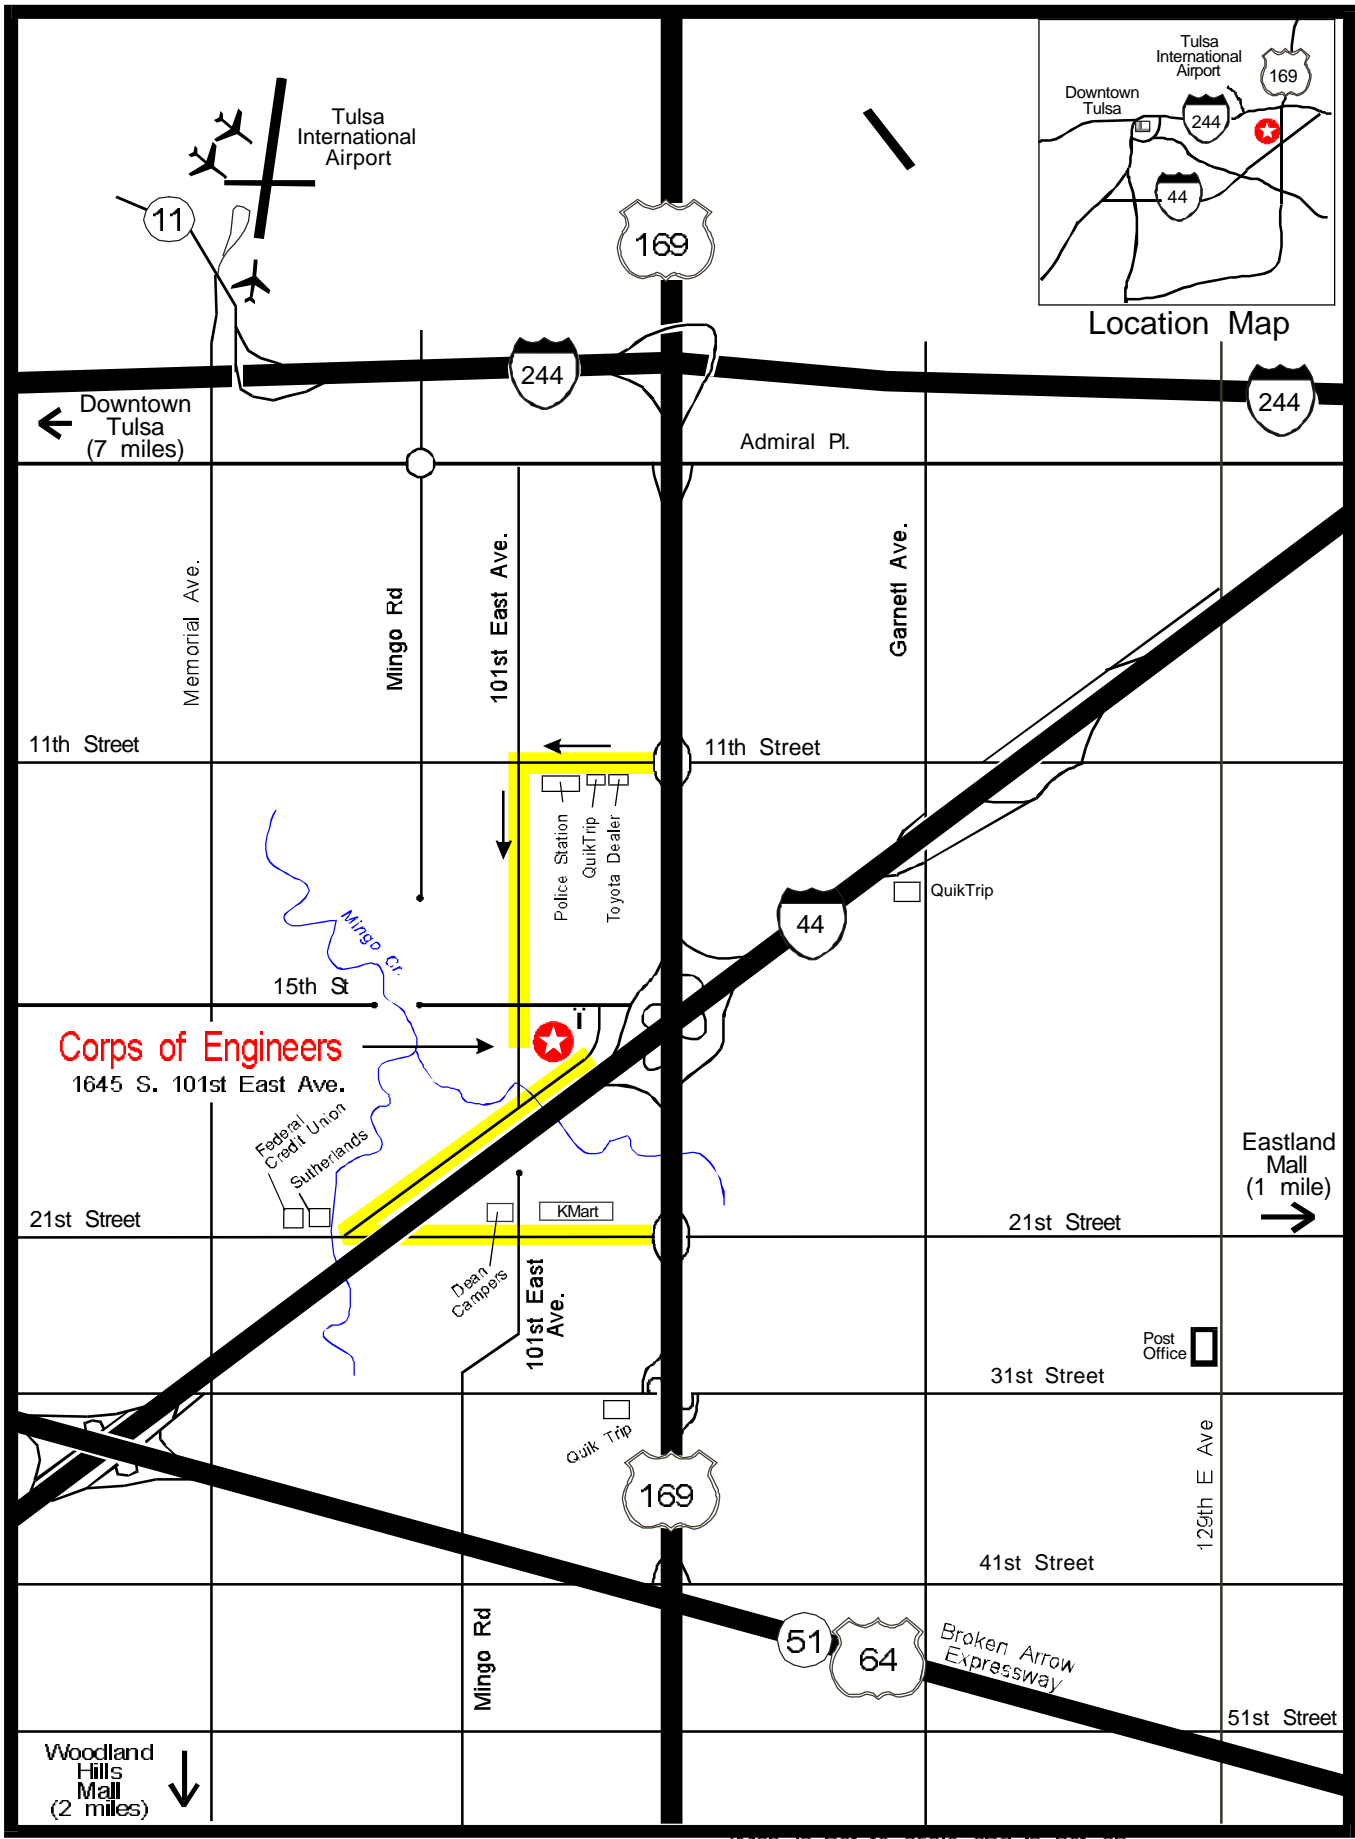

Directions to the Tulsa District

Corps of Engineers
1645 S. 101st East Ave.

(Map is not to scale and is not an endorsement of products or services.)