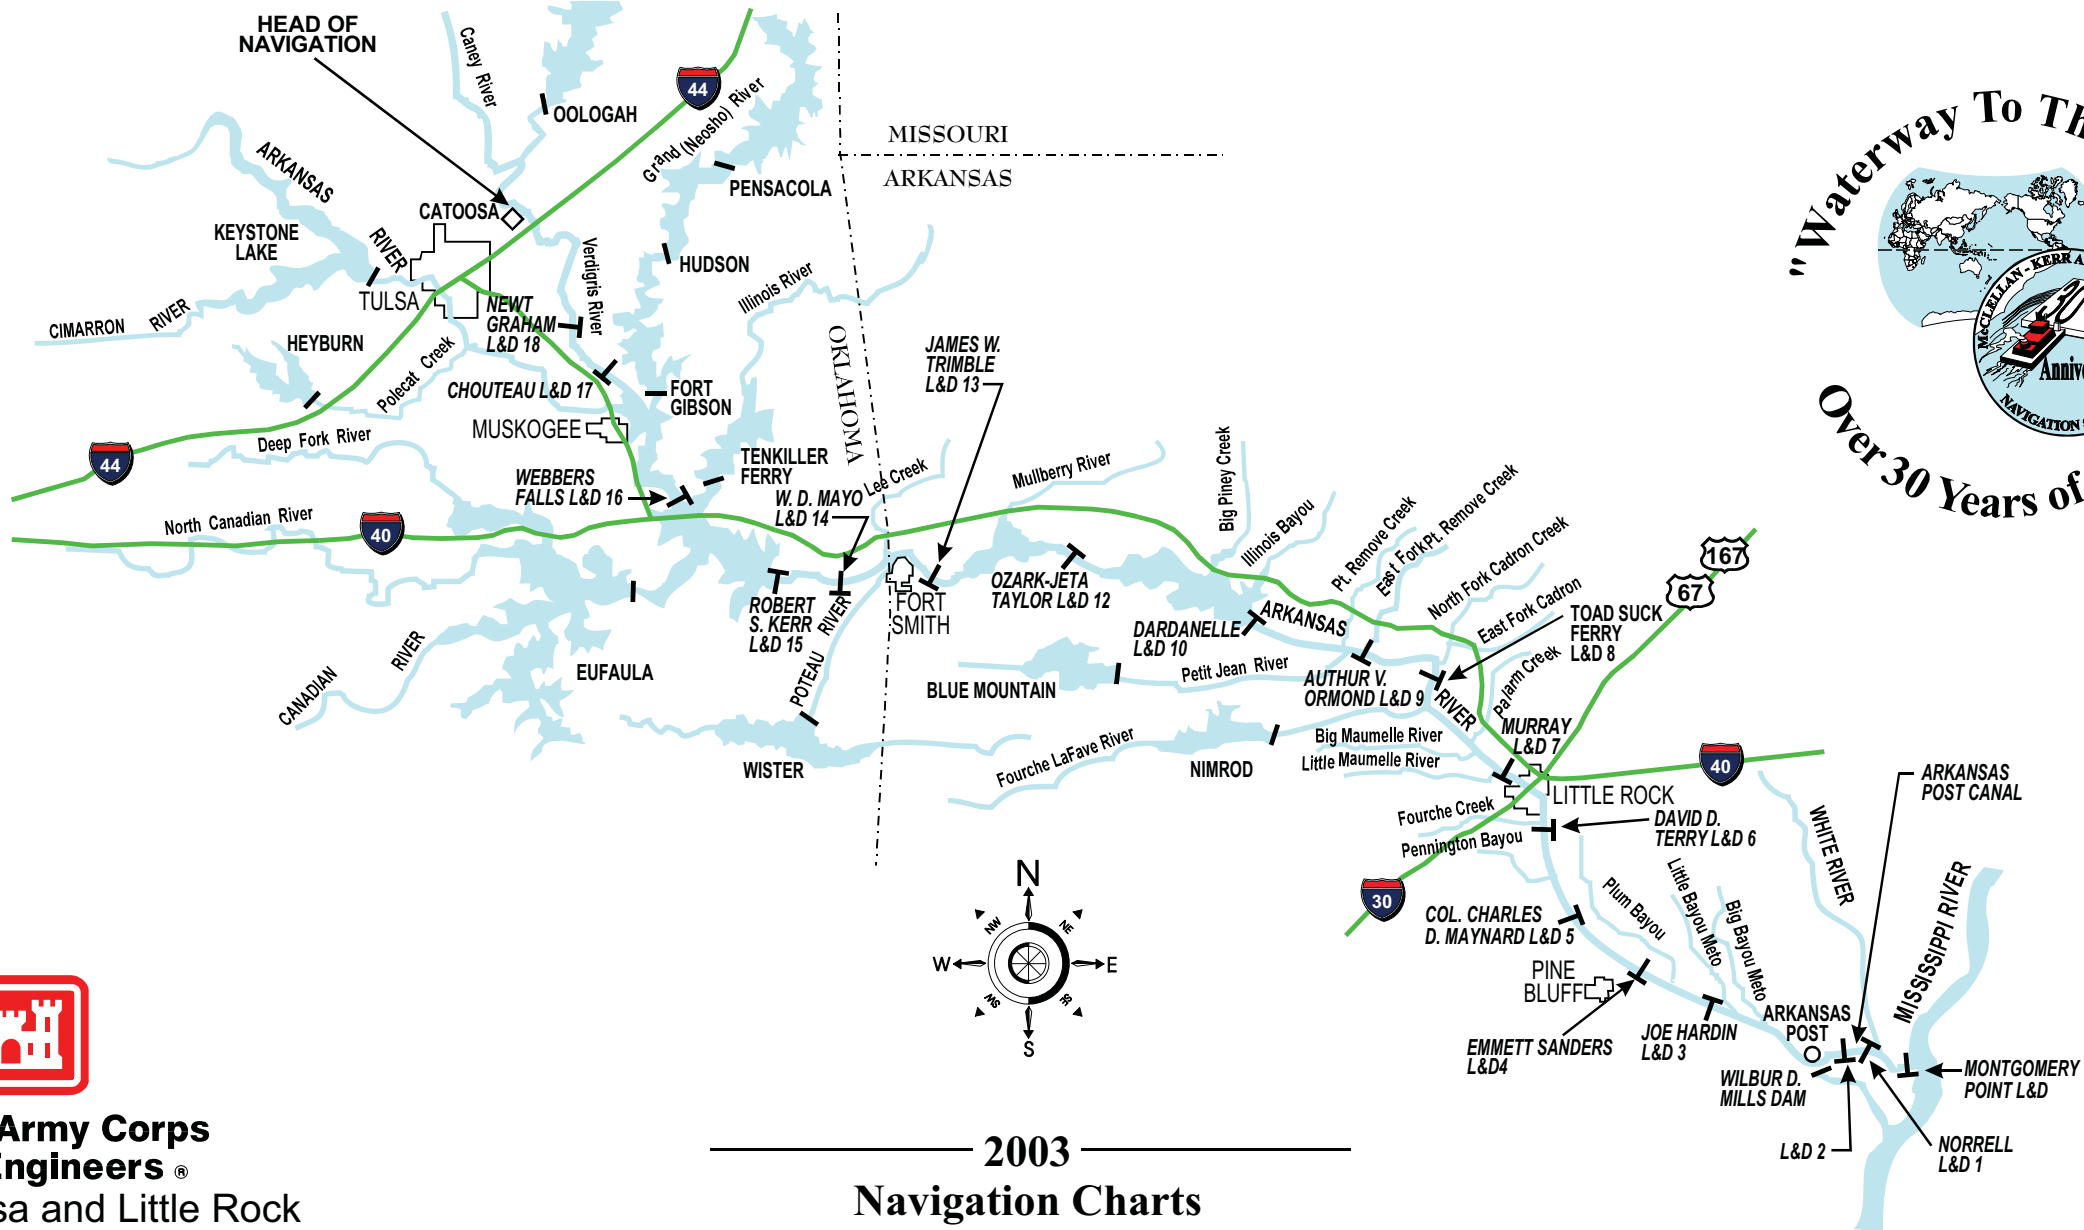

McClellan-Kerr Arkansas River Navigation System

2003
 Navigation Charts
 Catoosa, Oklahoma to Mouth of the White River

**US Army Corps
 of Engineers®**
 Tulsa and Little Rock
 Districts