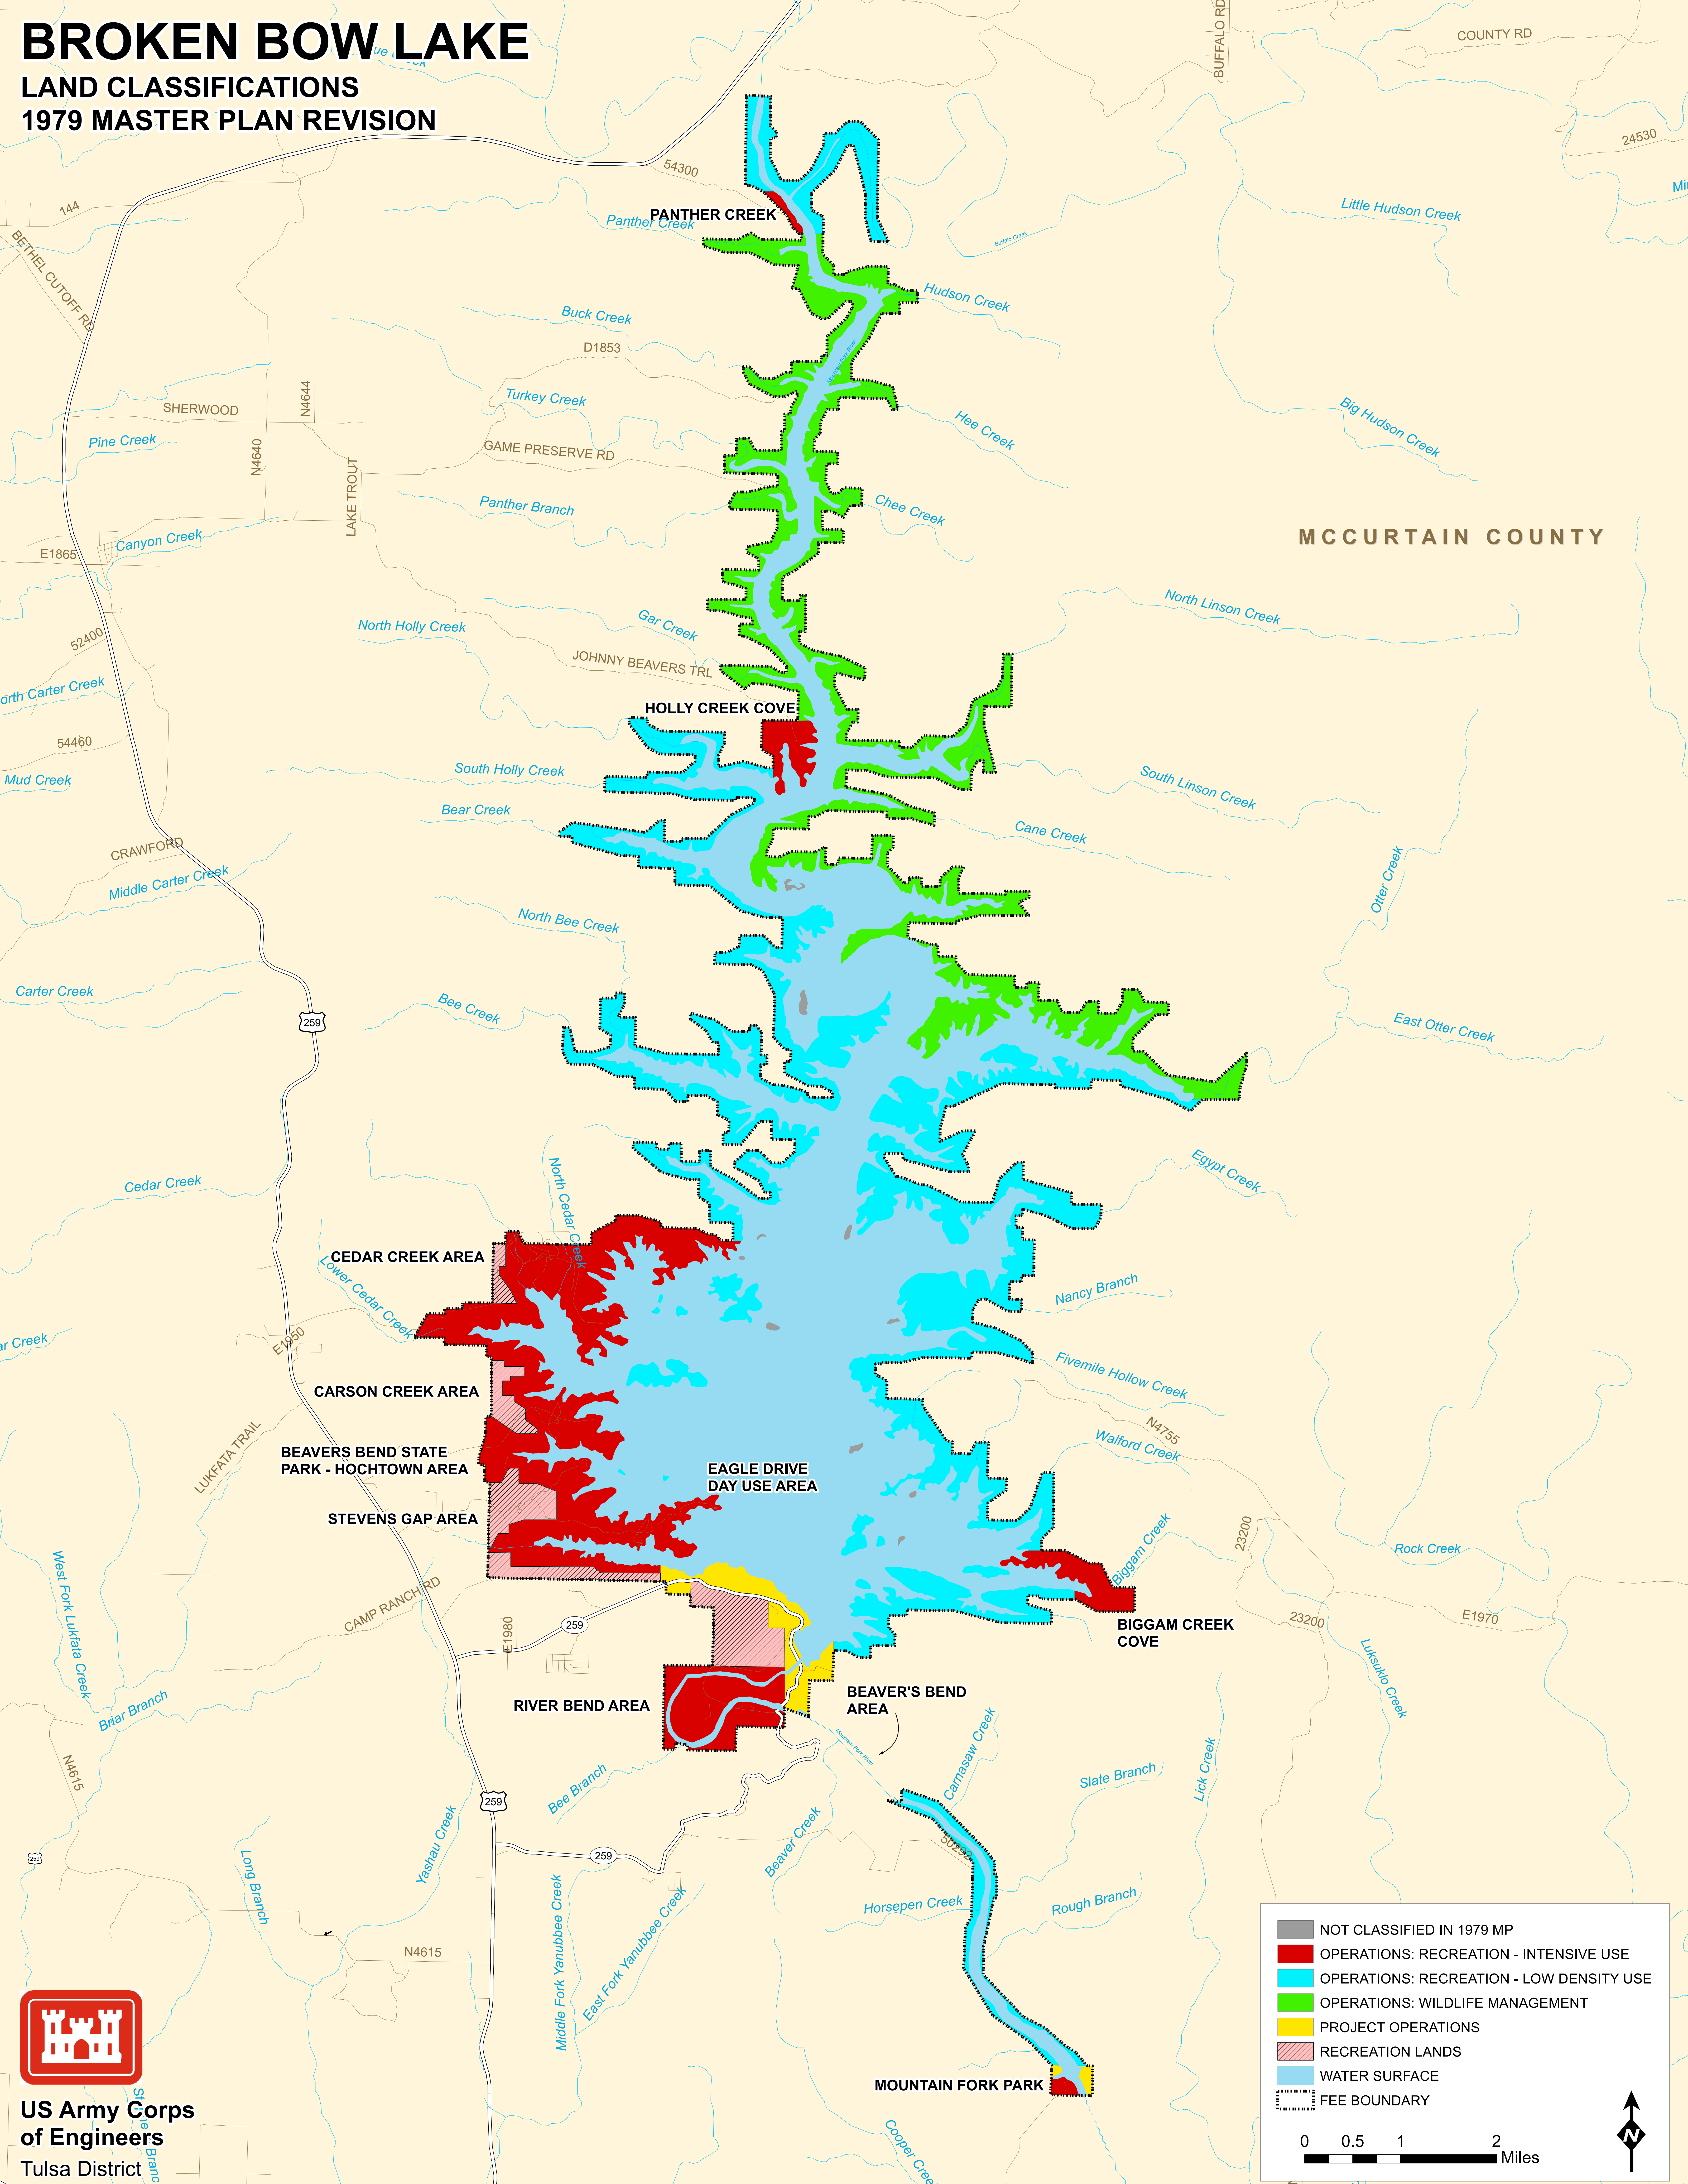

BROKEN BOW LAKE

LAND CLASSIFICATIONS 1979 MASTER PLAN REVISION

Legend:

- NOT CLASSIFIED IN 1979 MP
- OPERATIONS: RECREATION - INTENSIVE USE
- OPERATIONS: RECREATION - LOW DENSITY USE
- OPERATIONS: WILDLIFE MANAGEMENT
- PROJECT OPERATIONS
- RECREATION LANDS
- WATER SURFACE
- FEE BOUNDARY

0 0.5 1 2 Miles