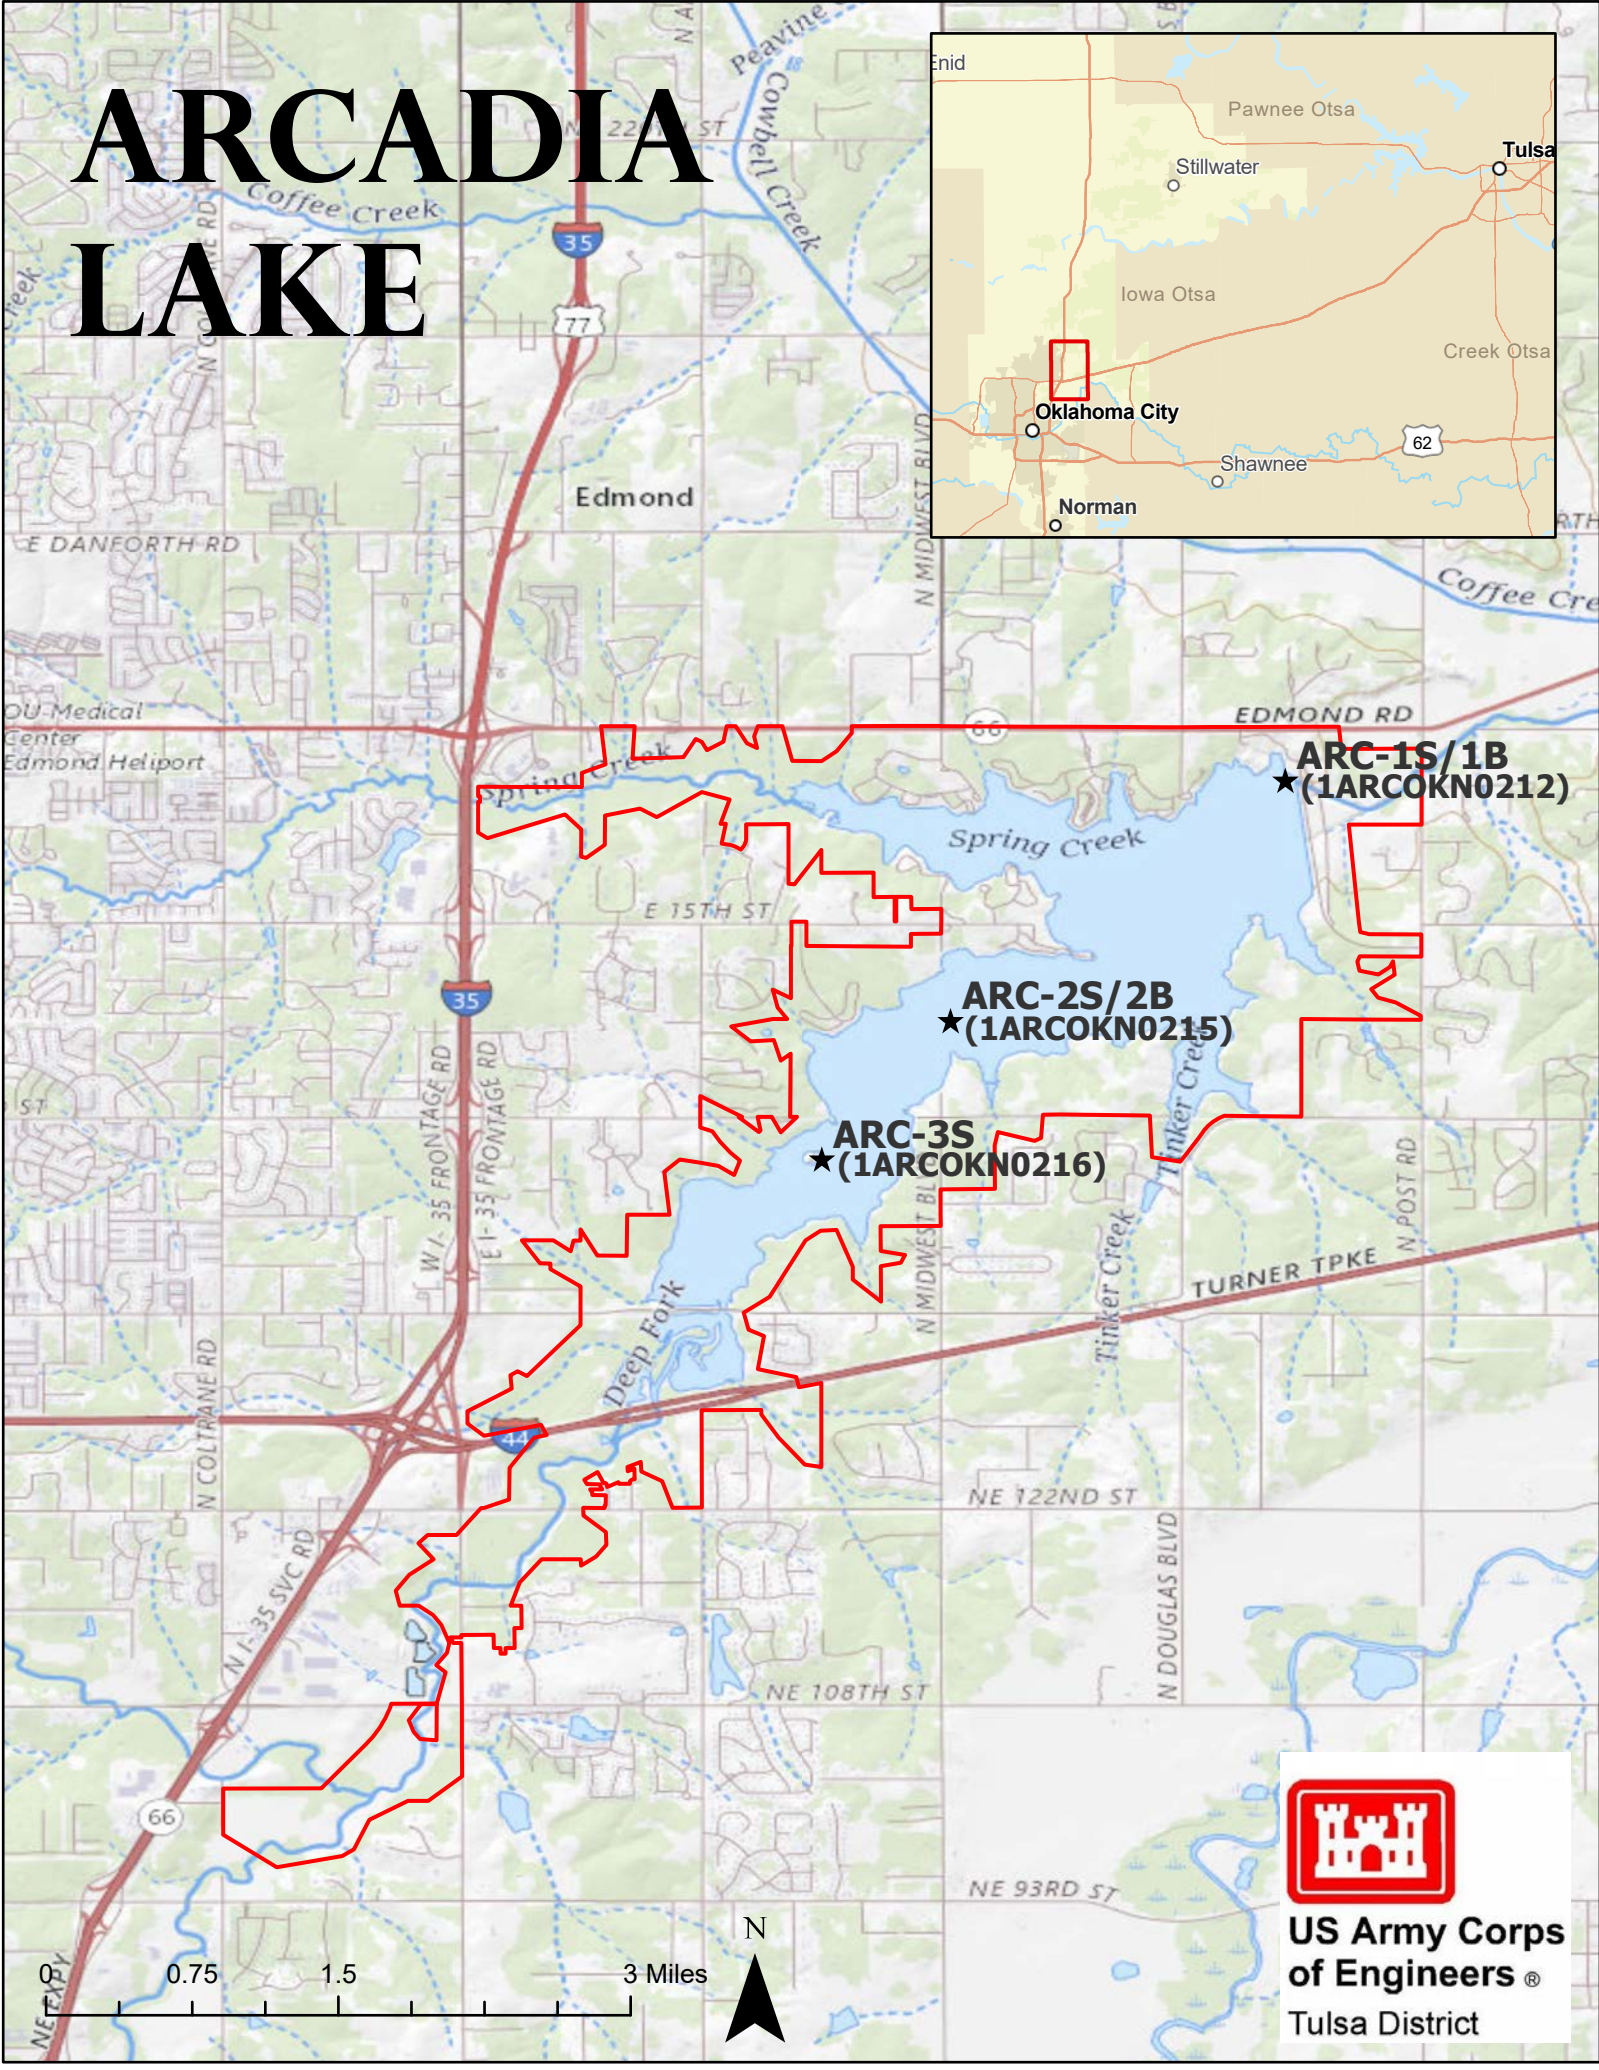

ARCADIA LAKE

**US Army Corps
of Engineers**®
Tulsa District