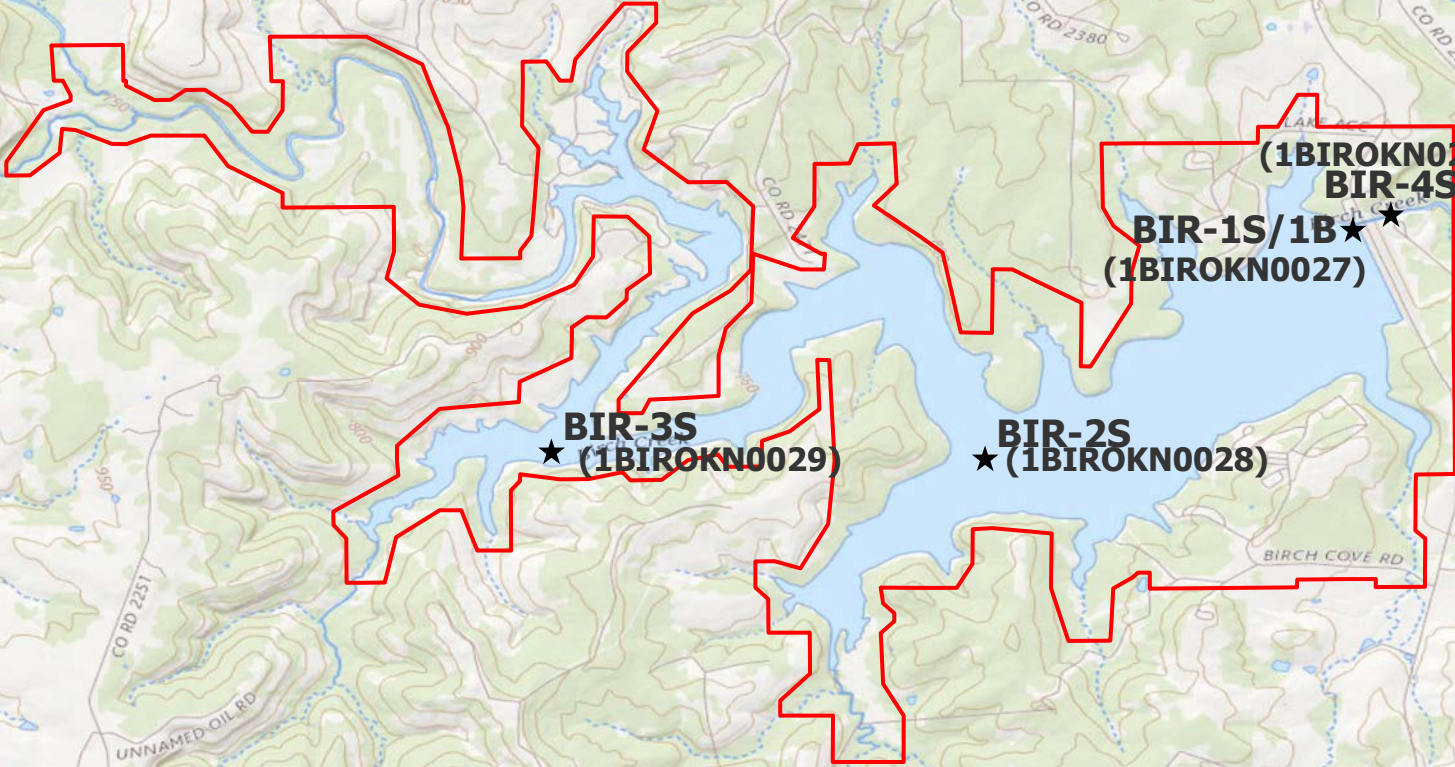

# BIRCH LAKE

**BIR-3S**  
★ (1BIROKN0029)

**BIR-2S**  
★ (1BIROKN0028)

**BIR-1S/1B** ★  
(1BIROKN0027)

(1BIROKN0237)  
**BIR-4S**

Oknona 11306 Reservoir

**US Army Corps of Engineers**®  
Tulsa District