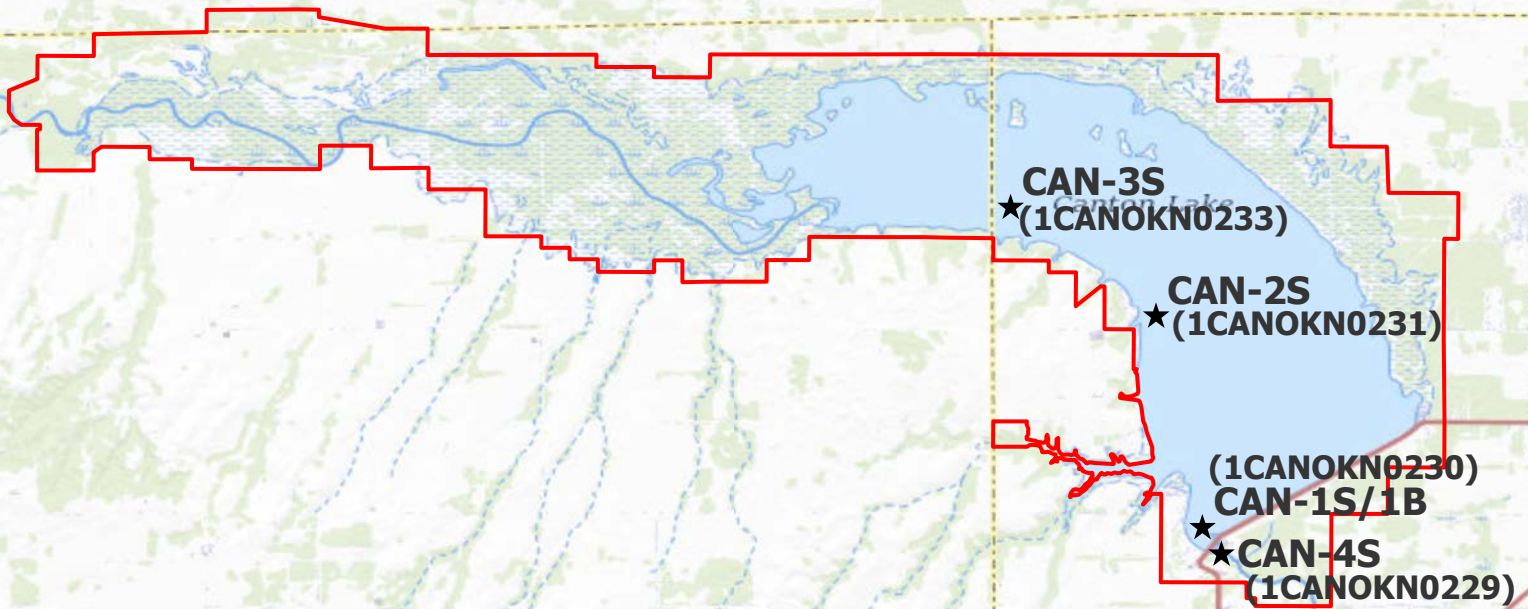

CANTON LAKE

**US Army Corps
of Engineers**®
Tulsa District