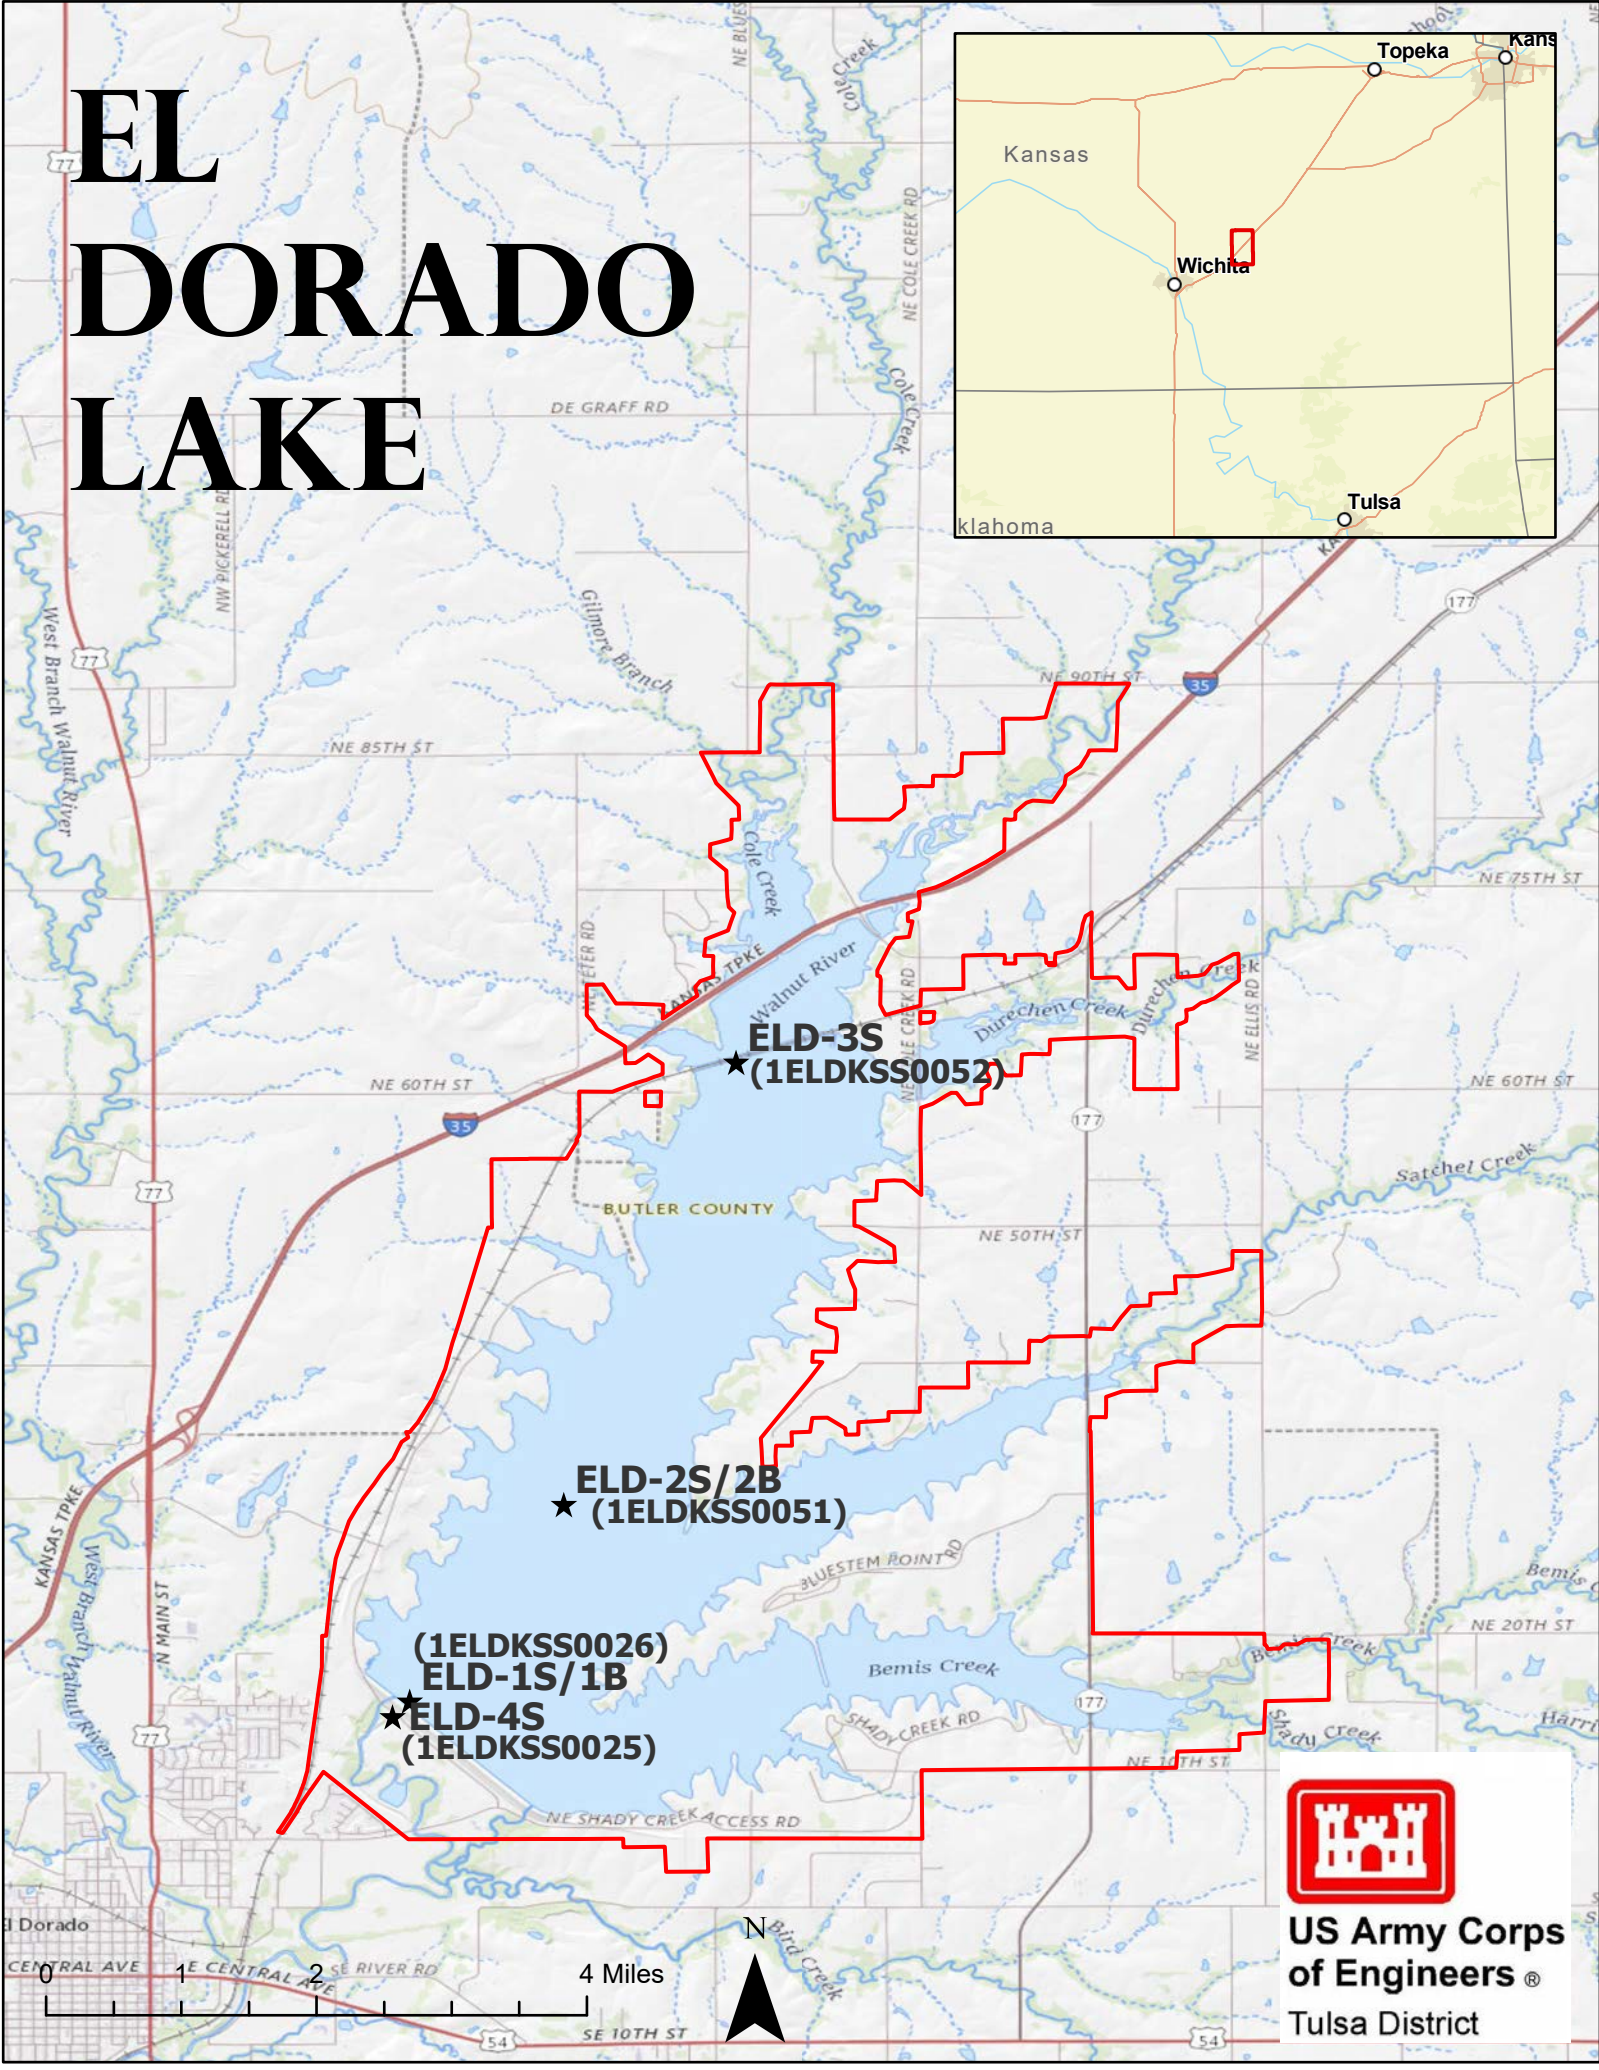

EL DORADO LAKE

US Army Corps of Engineers®
Tulsa District