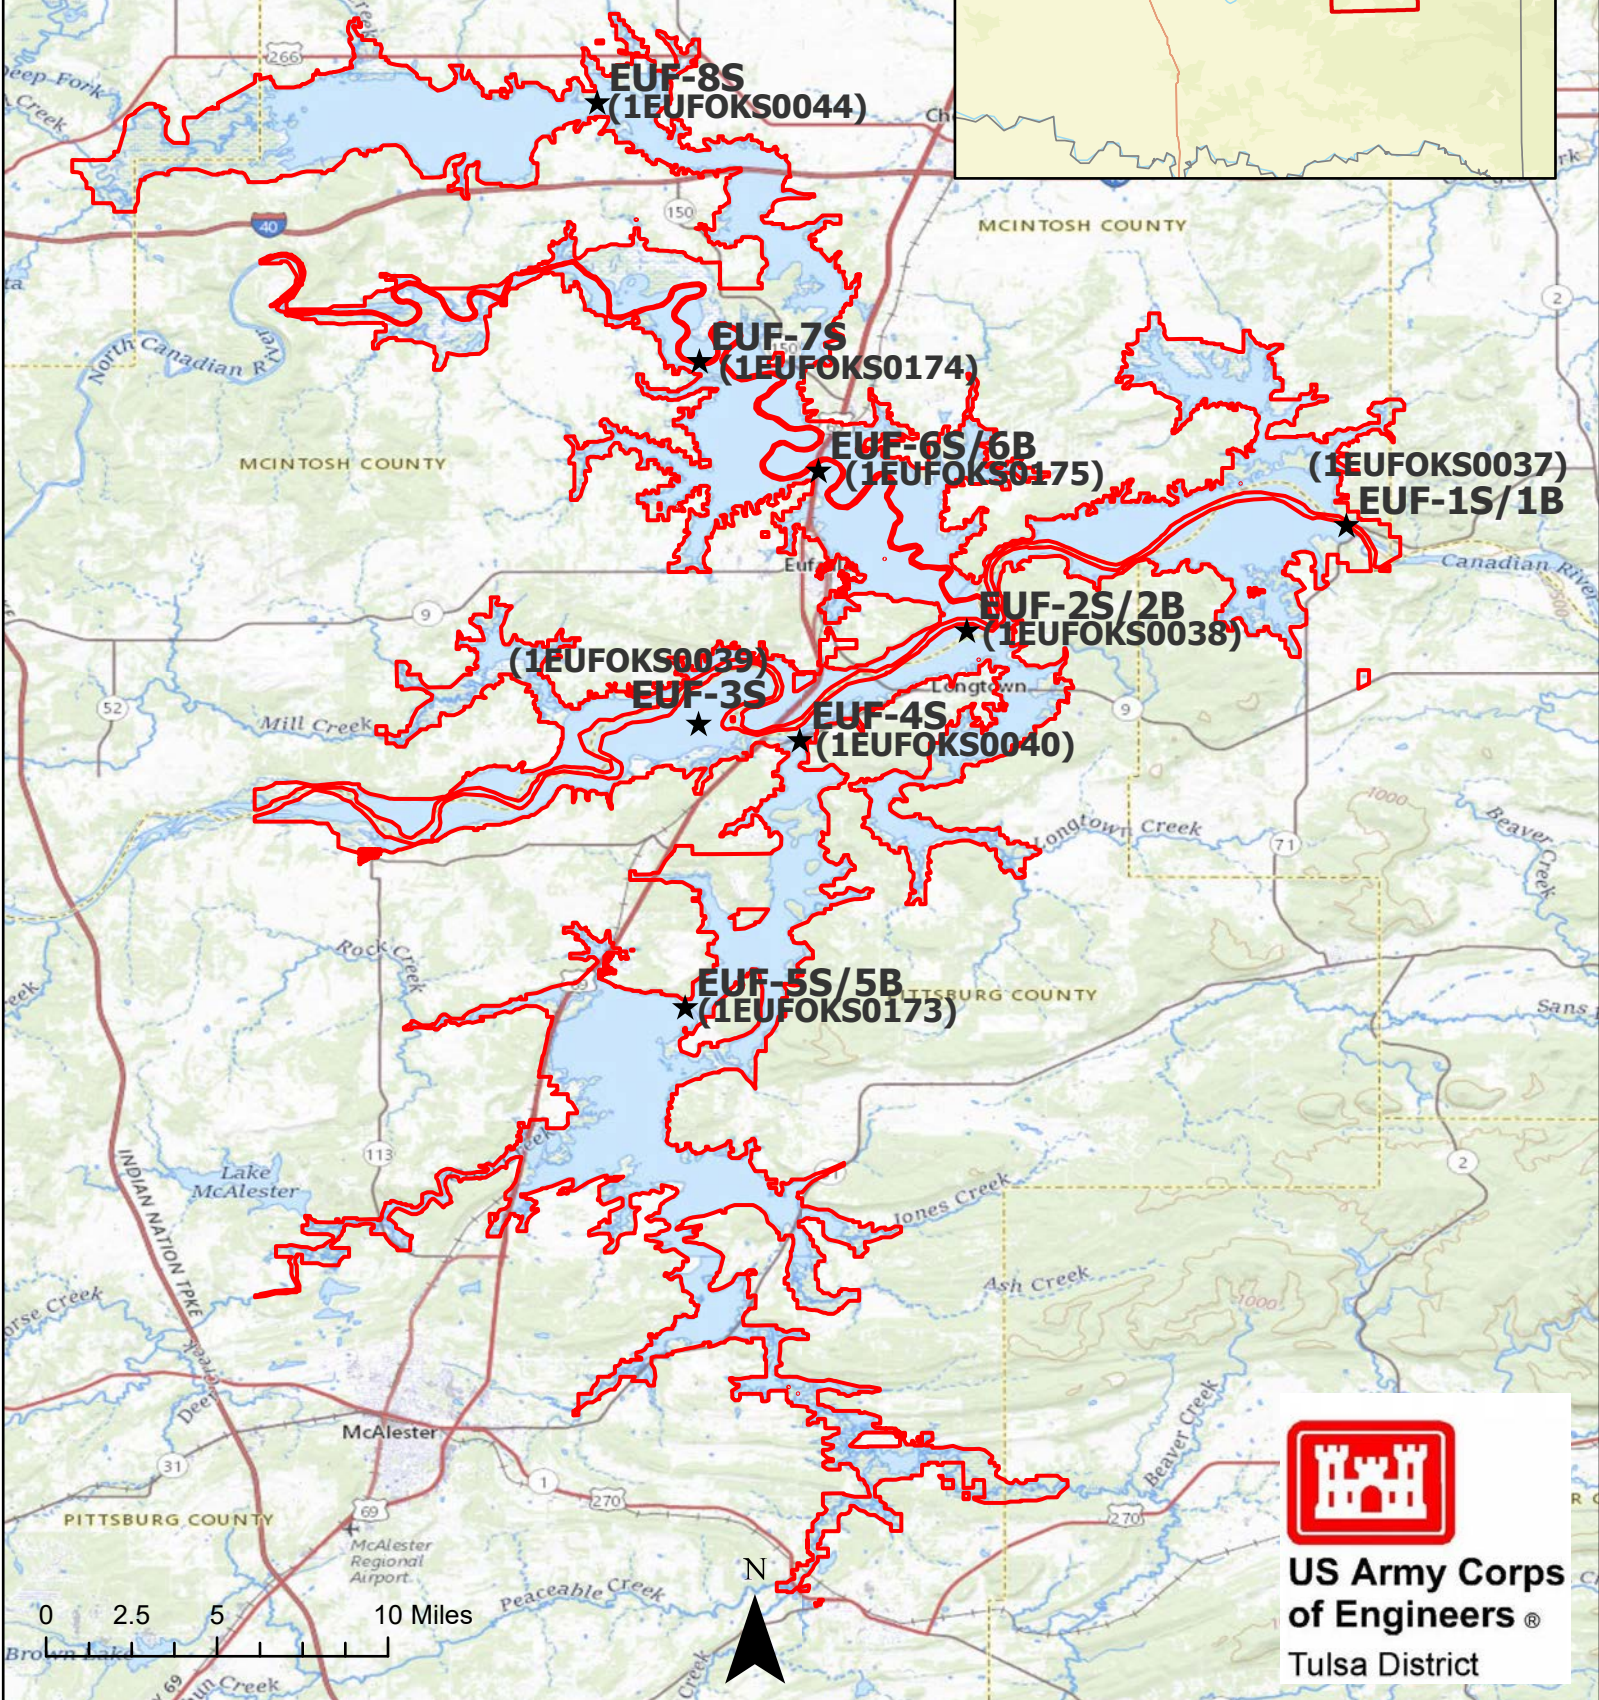

EUFAULA LAKE

**US Army Corps
of Engineers®**
Tulsa District