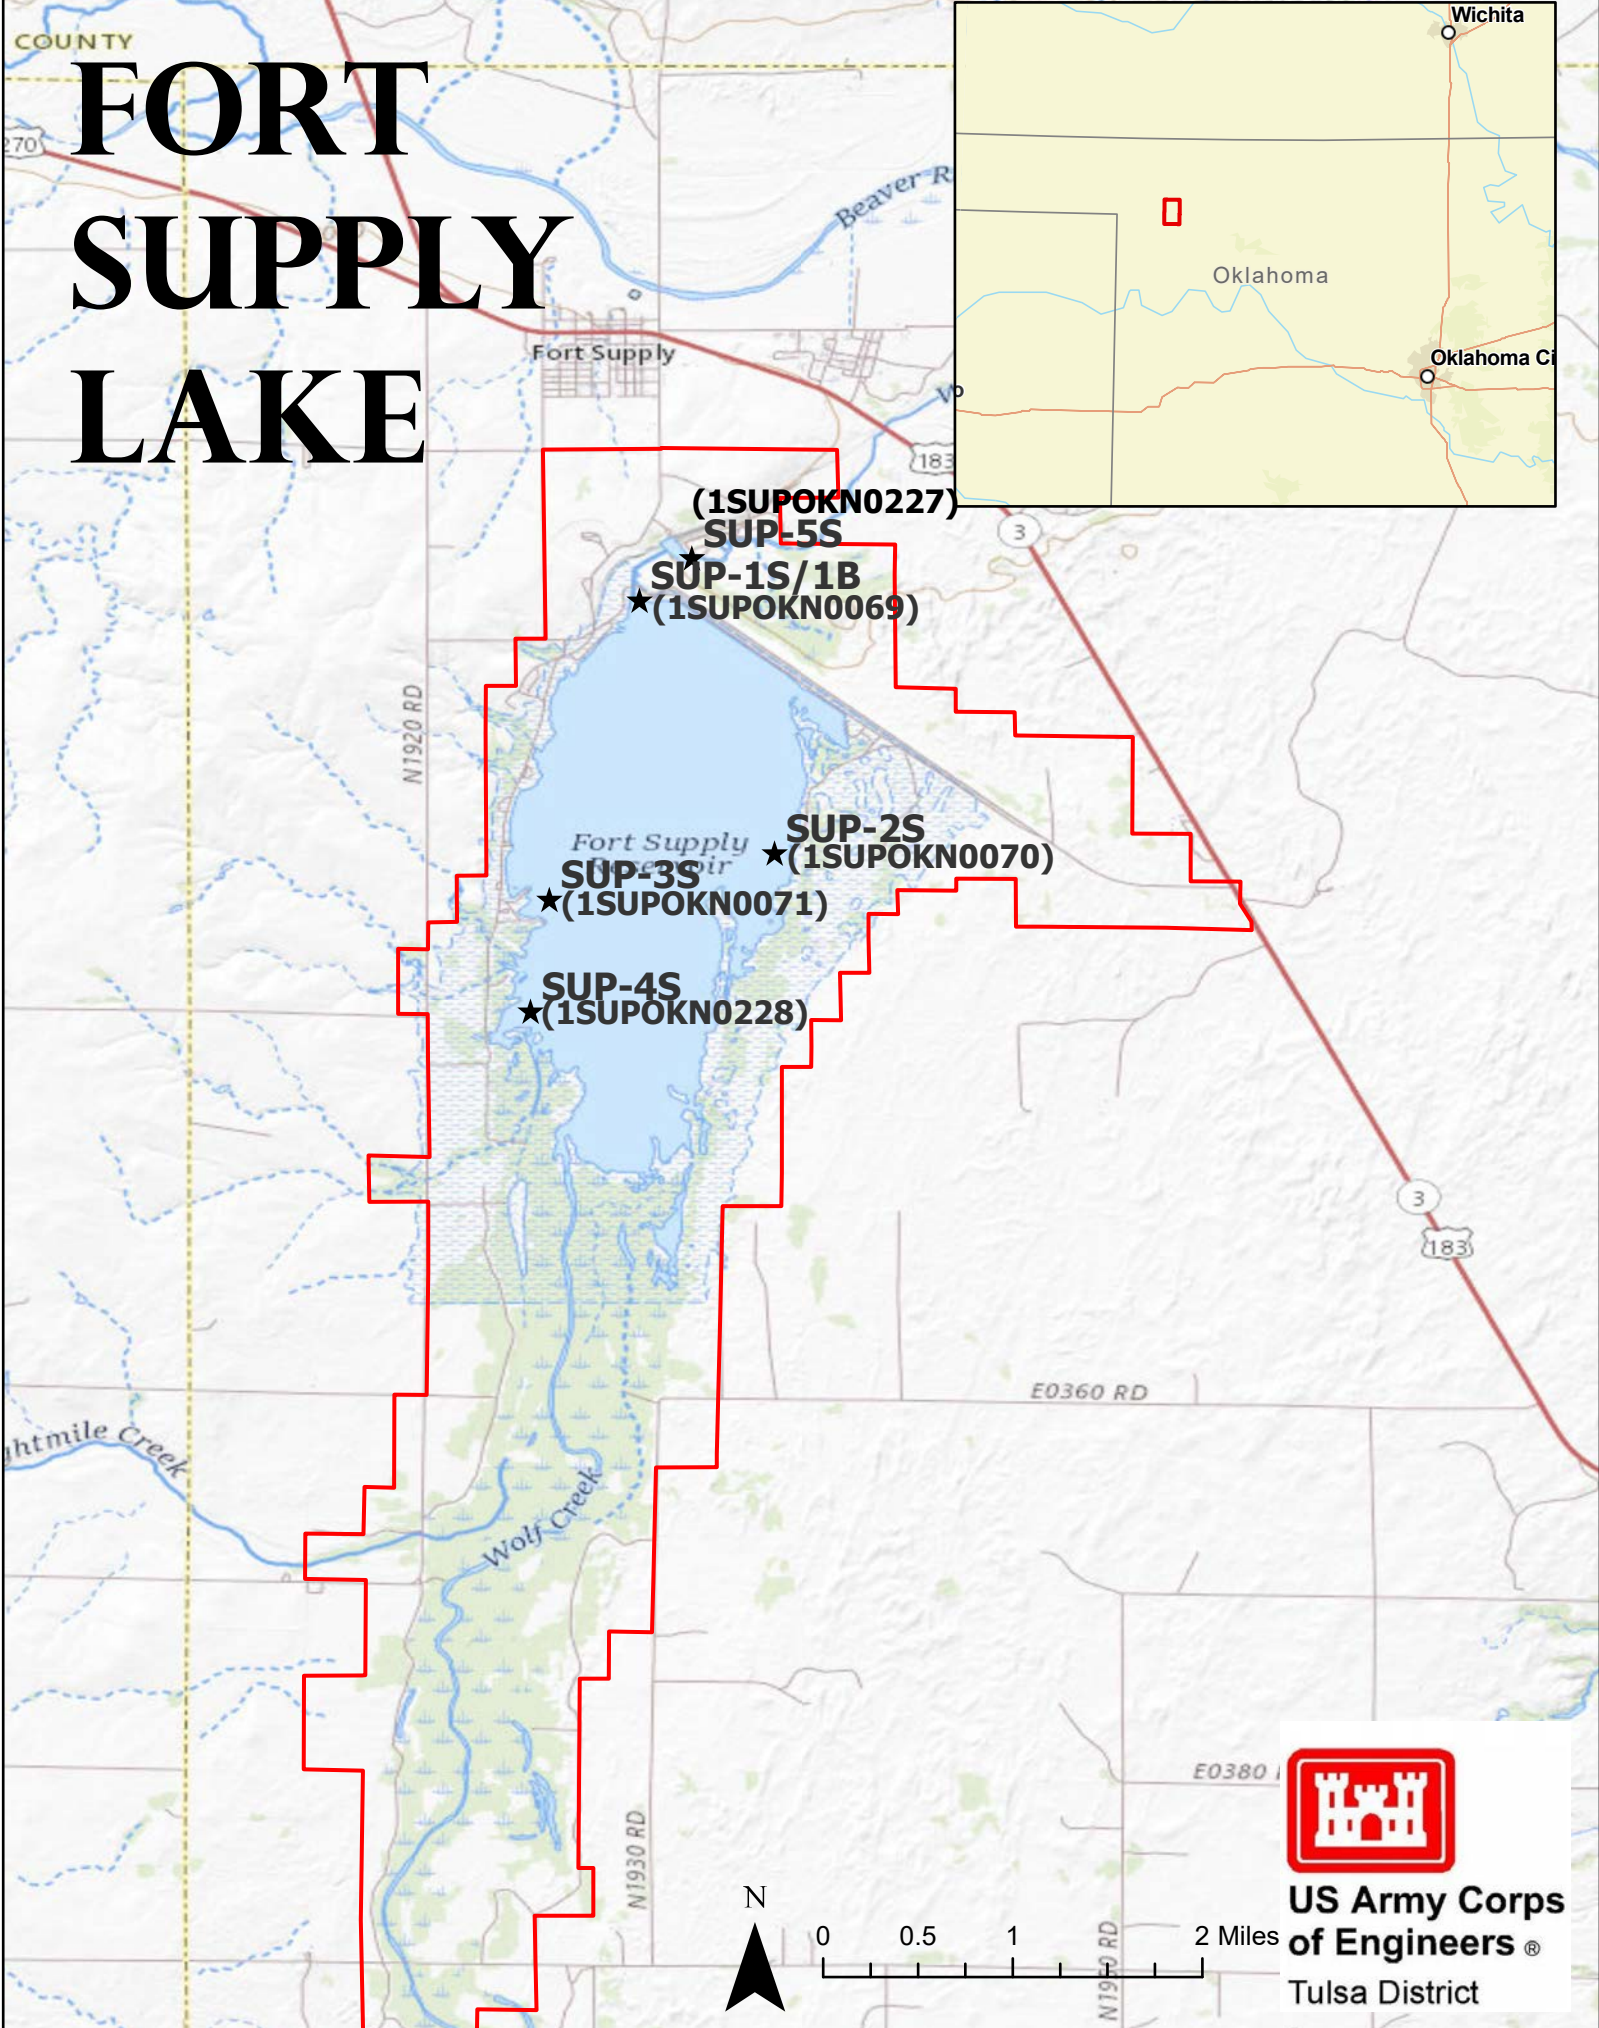

FORT SUPPLY LAKE

**US Army Corps
of Engineers**®
Tulsa District