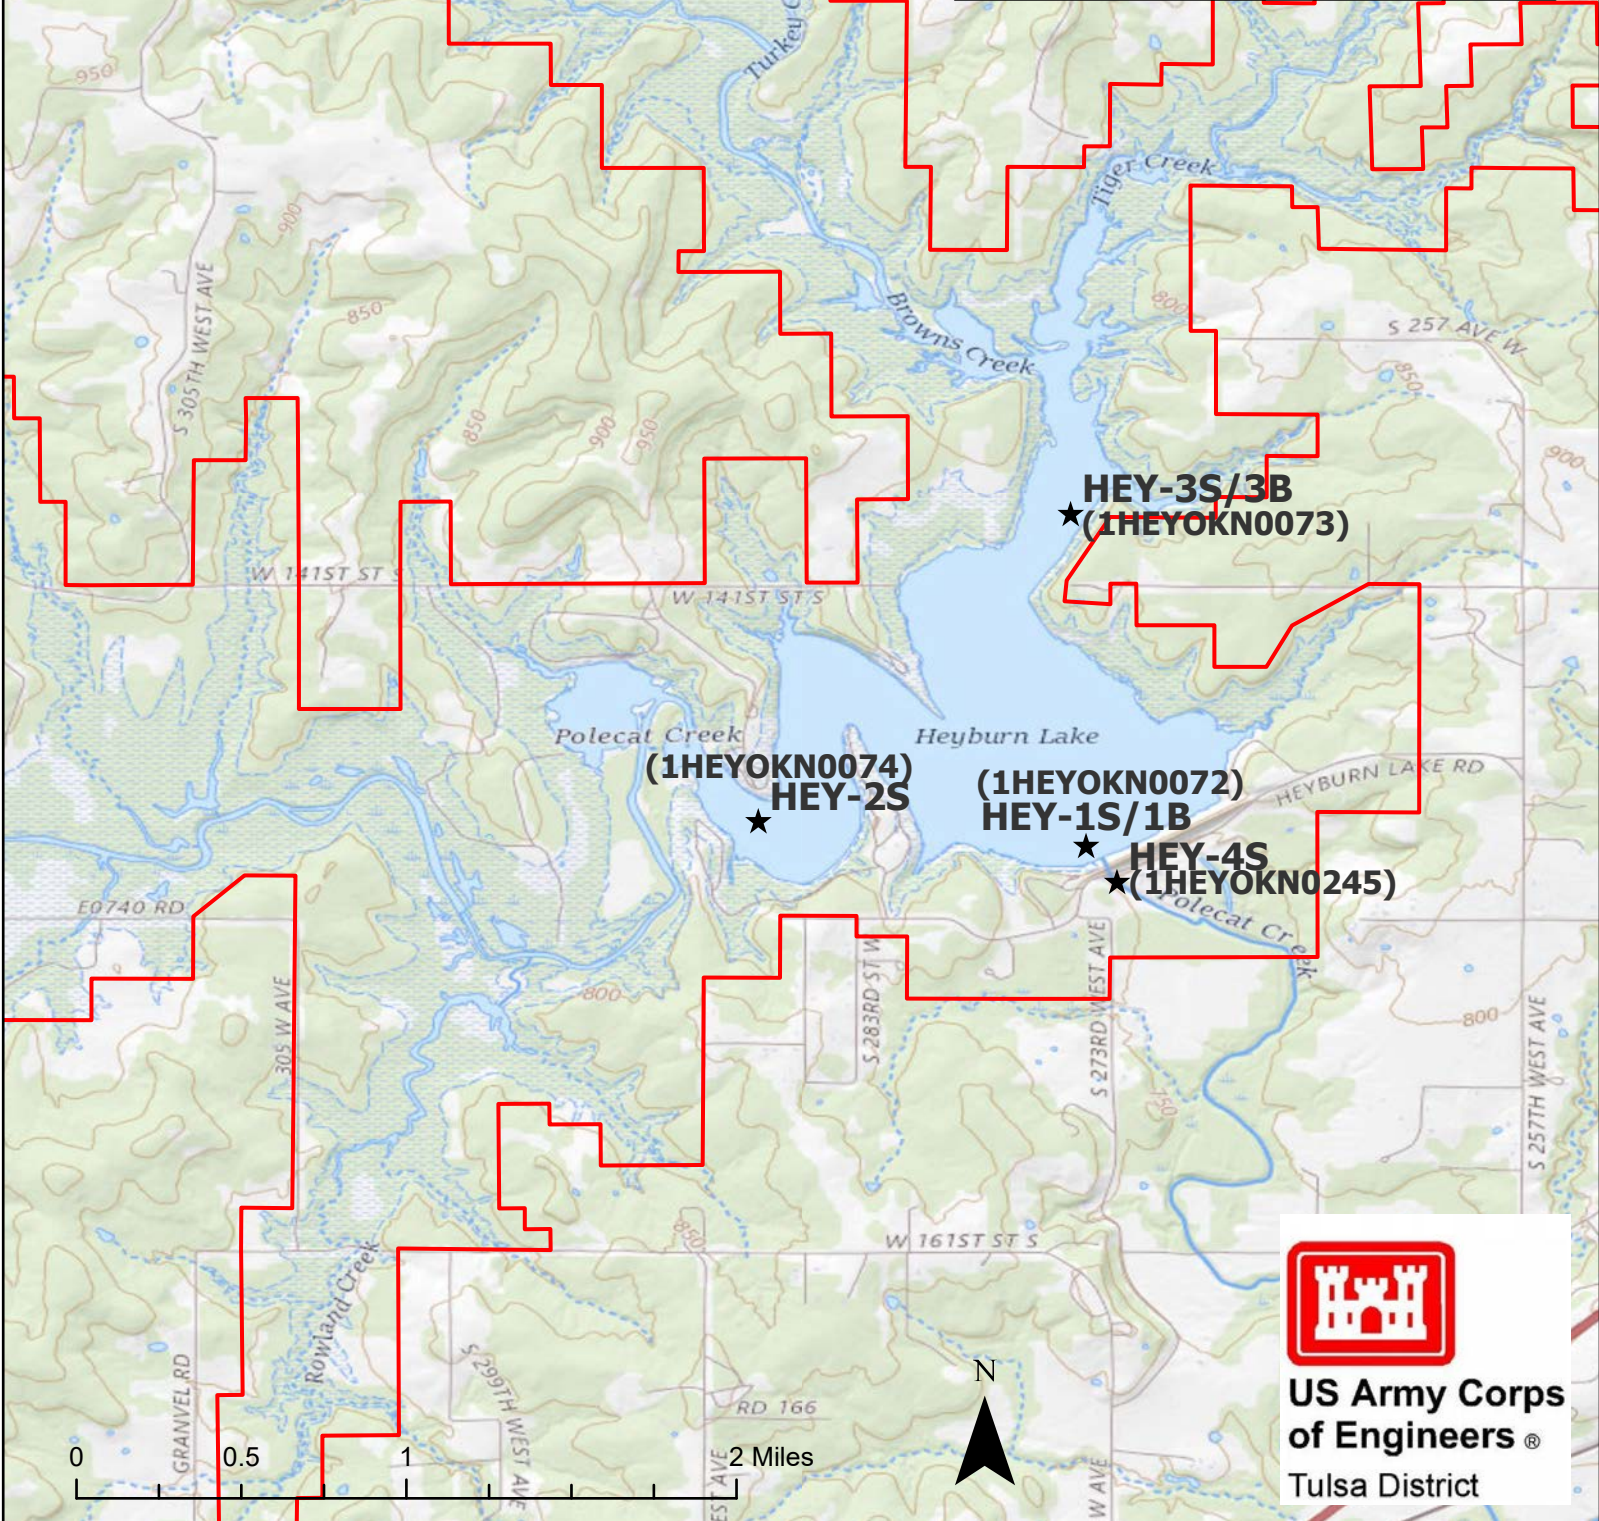

HEYBURN LAKE

**US Army Corps
of Engineers®**
Tulsa District