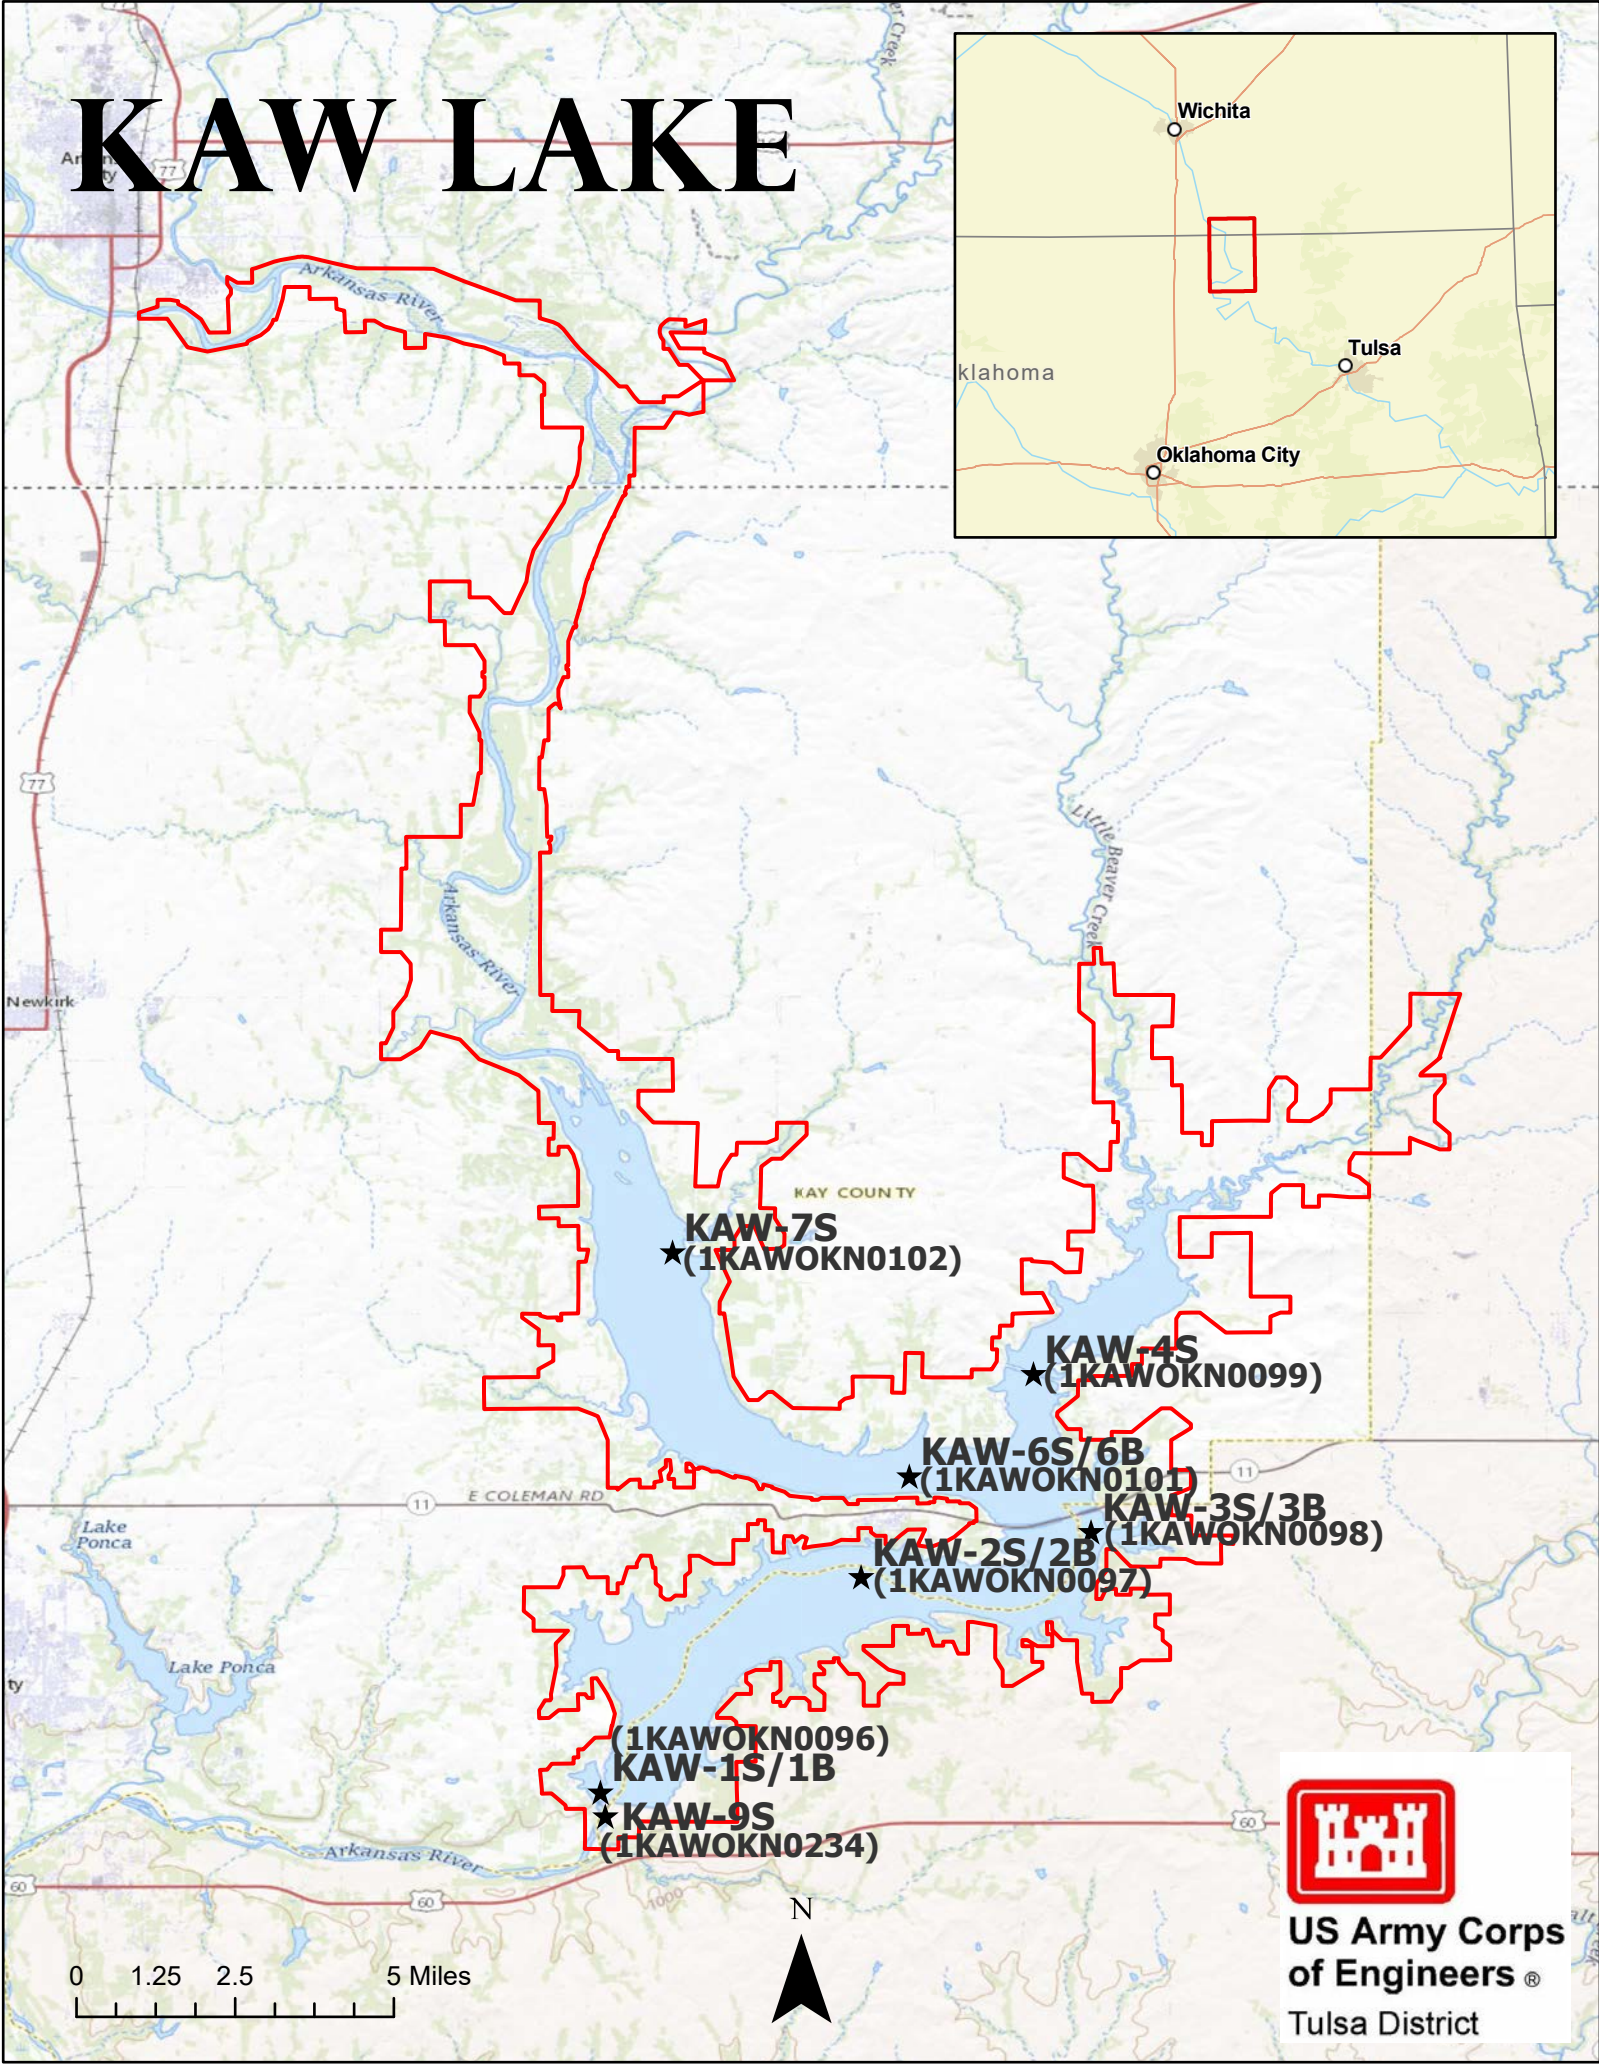

# KAW LAKE

**KAW-7S**  
★(1KAWOKN0102)

**KAW-4S**  
★(1KAWOKN0099)

**KAW-6S/6B**  
★(1KAWOKN0101)

**KAW-3S/3B**  
★(1KAWOKN0098)

**KAW-2S/2B**  
★(1KAWOKN0097)

(1KAWOKN0096)  
**KAW-1S/1B**

★**KAW-9S**  
(1KAWOKN0234)

**US Army Corps  
of Engineers**®  
Tulsa District