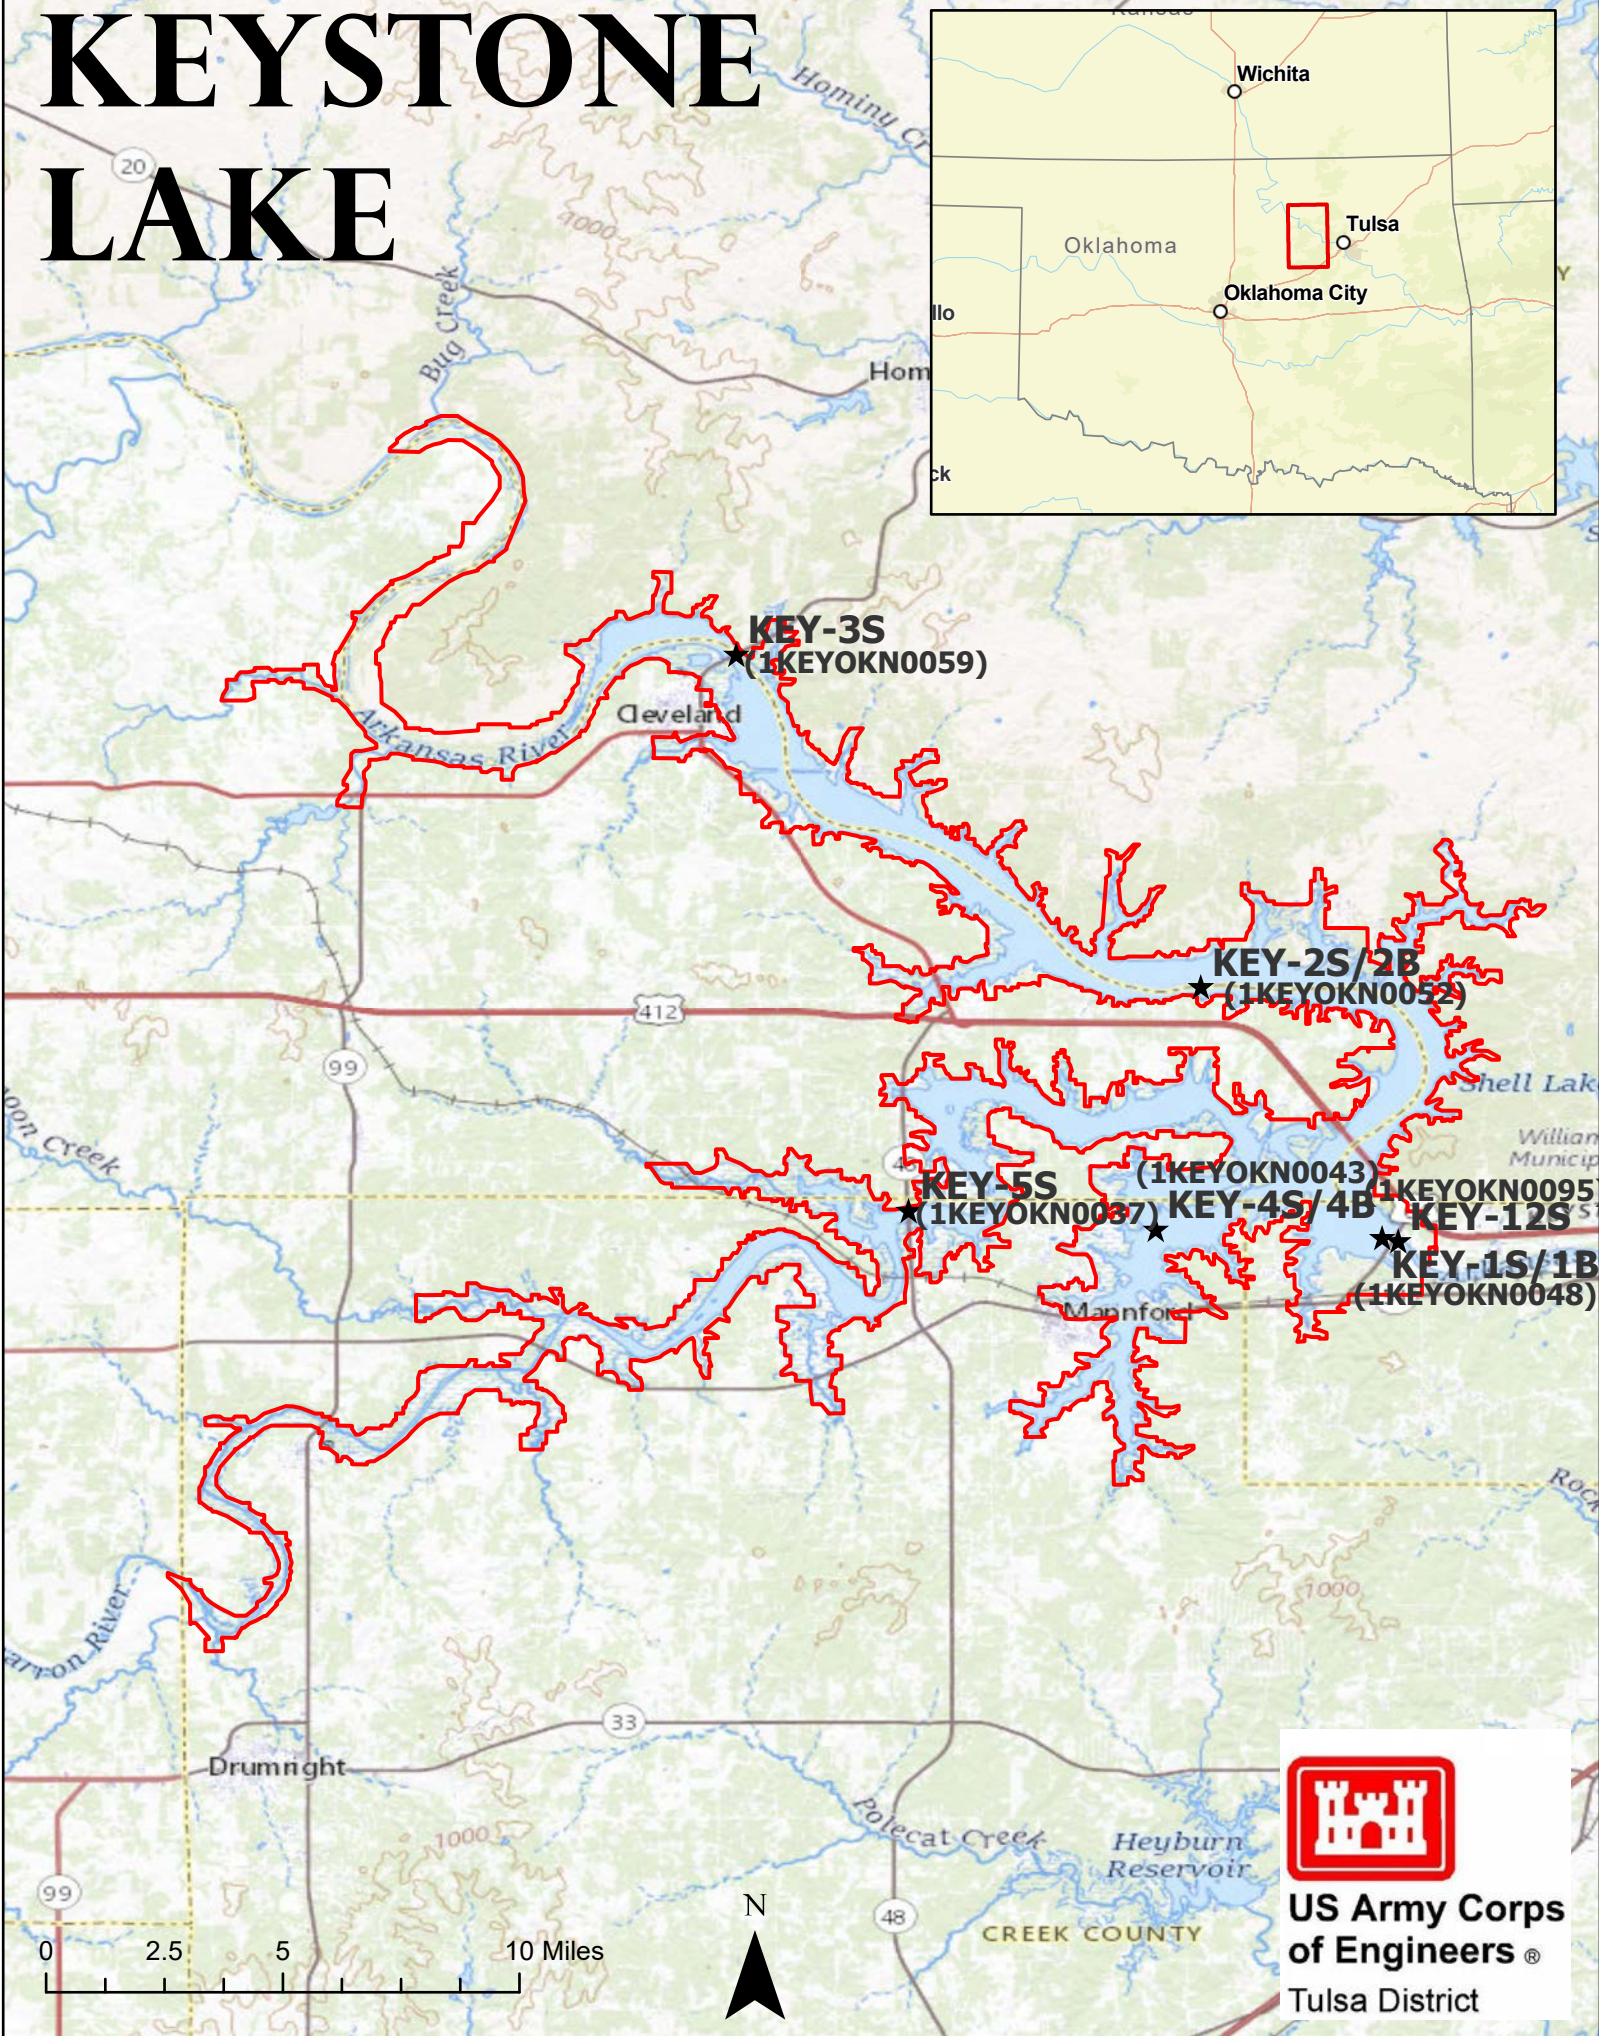

# KEYSTONE LAKE

**US Army Corps  
of Engineers**®  
Tulsa District