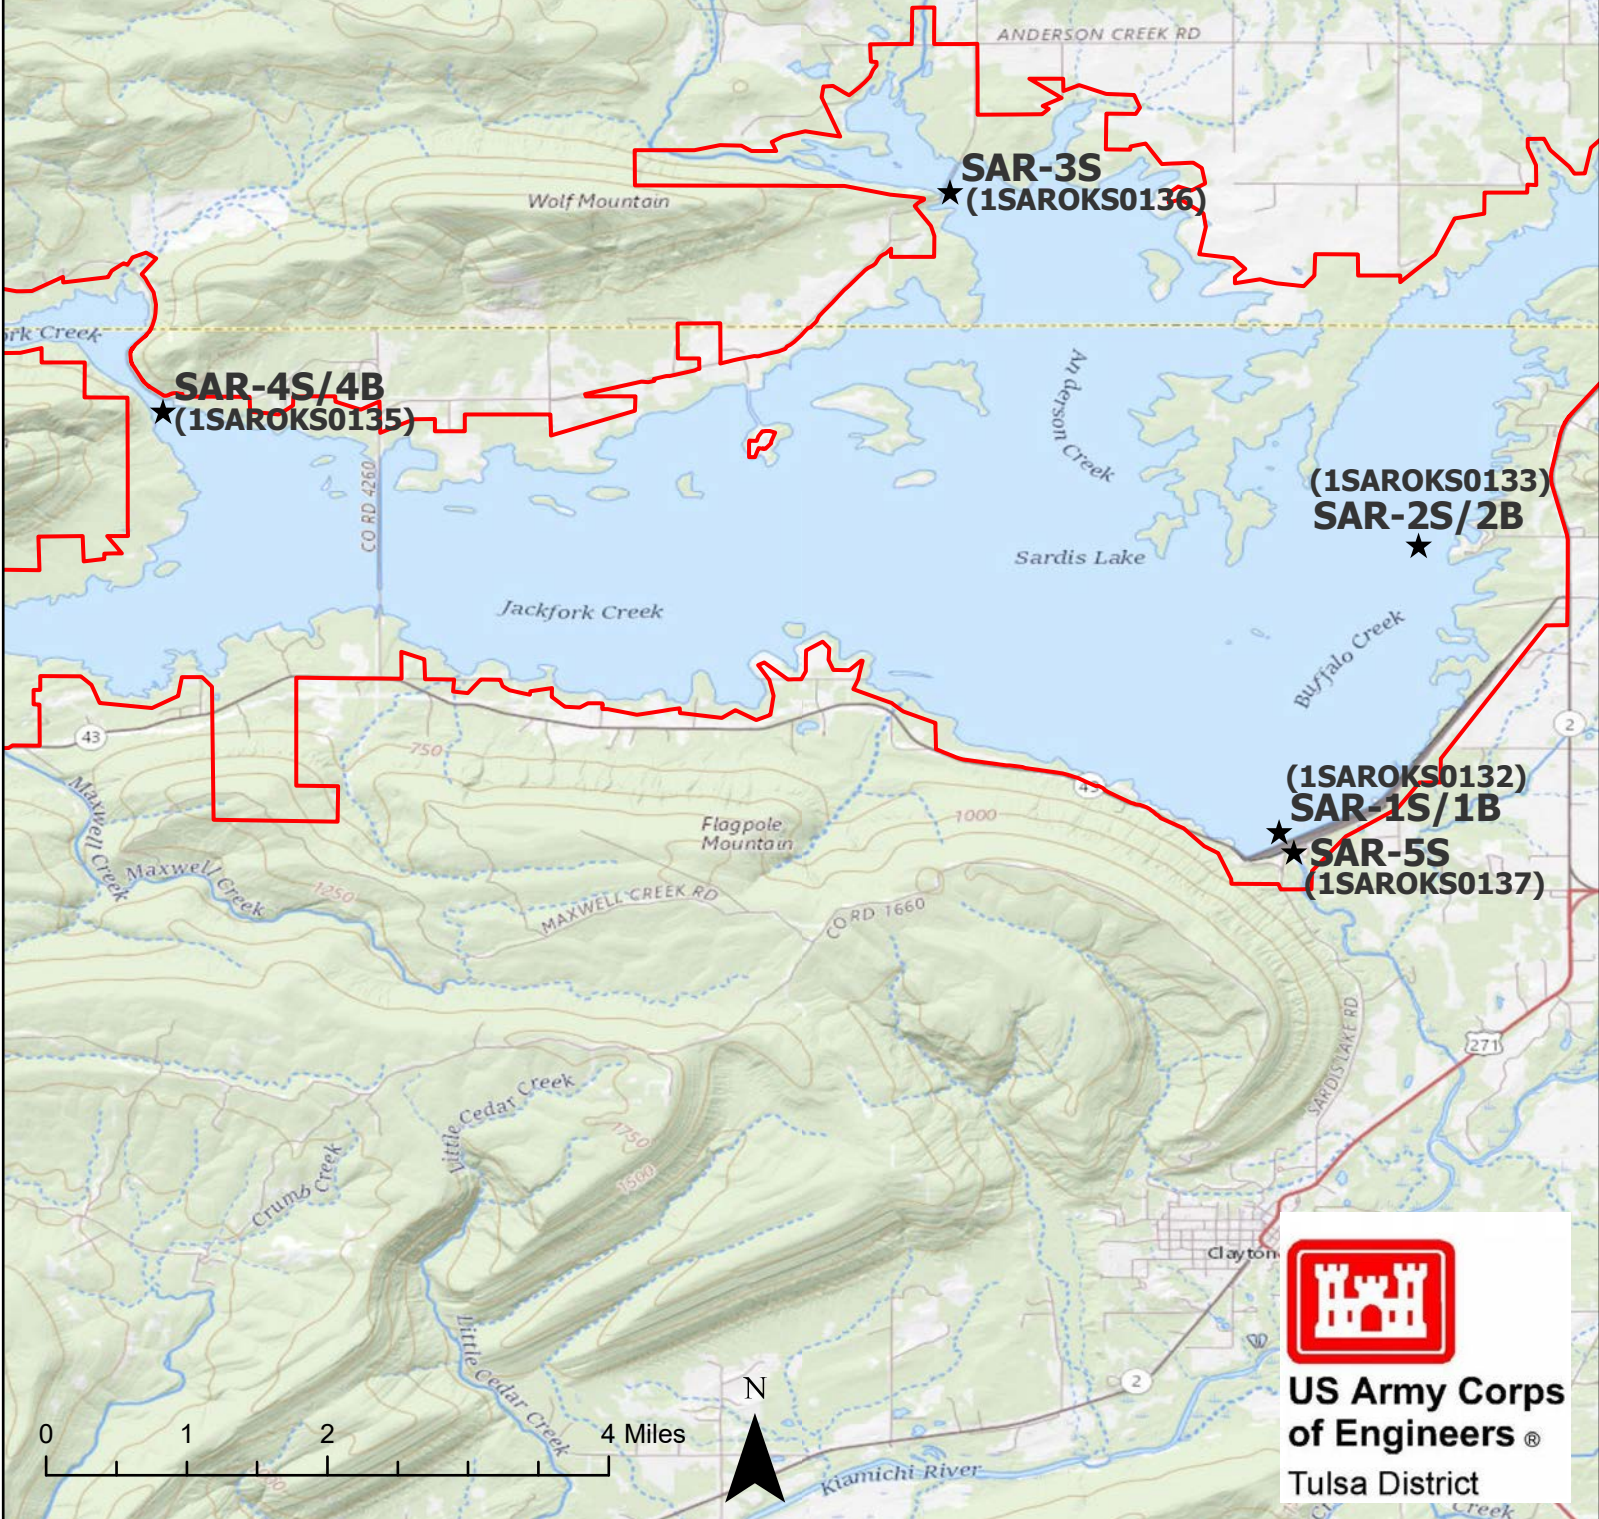

SARDIS LAKE

**US Army Corps
of Engineers**®
Tulsa District