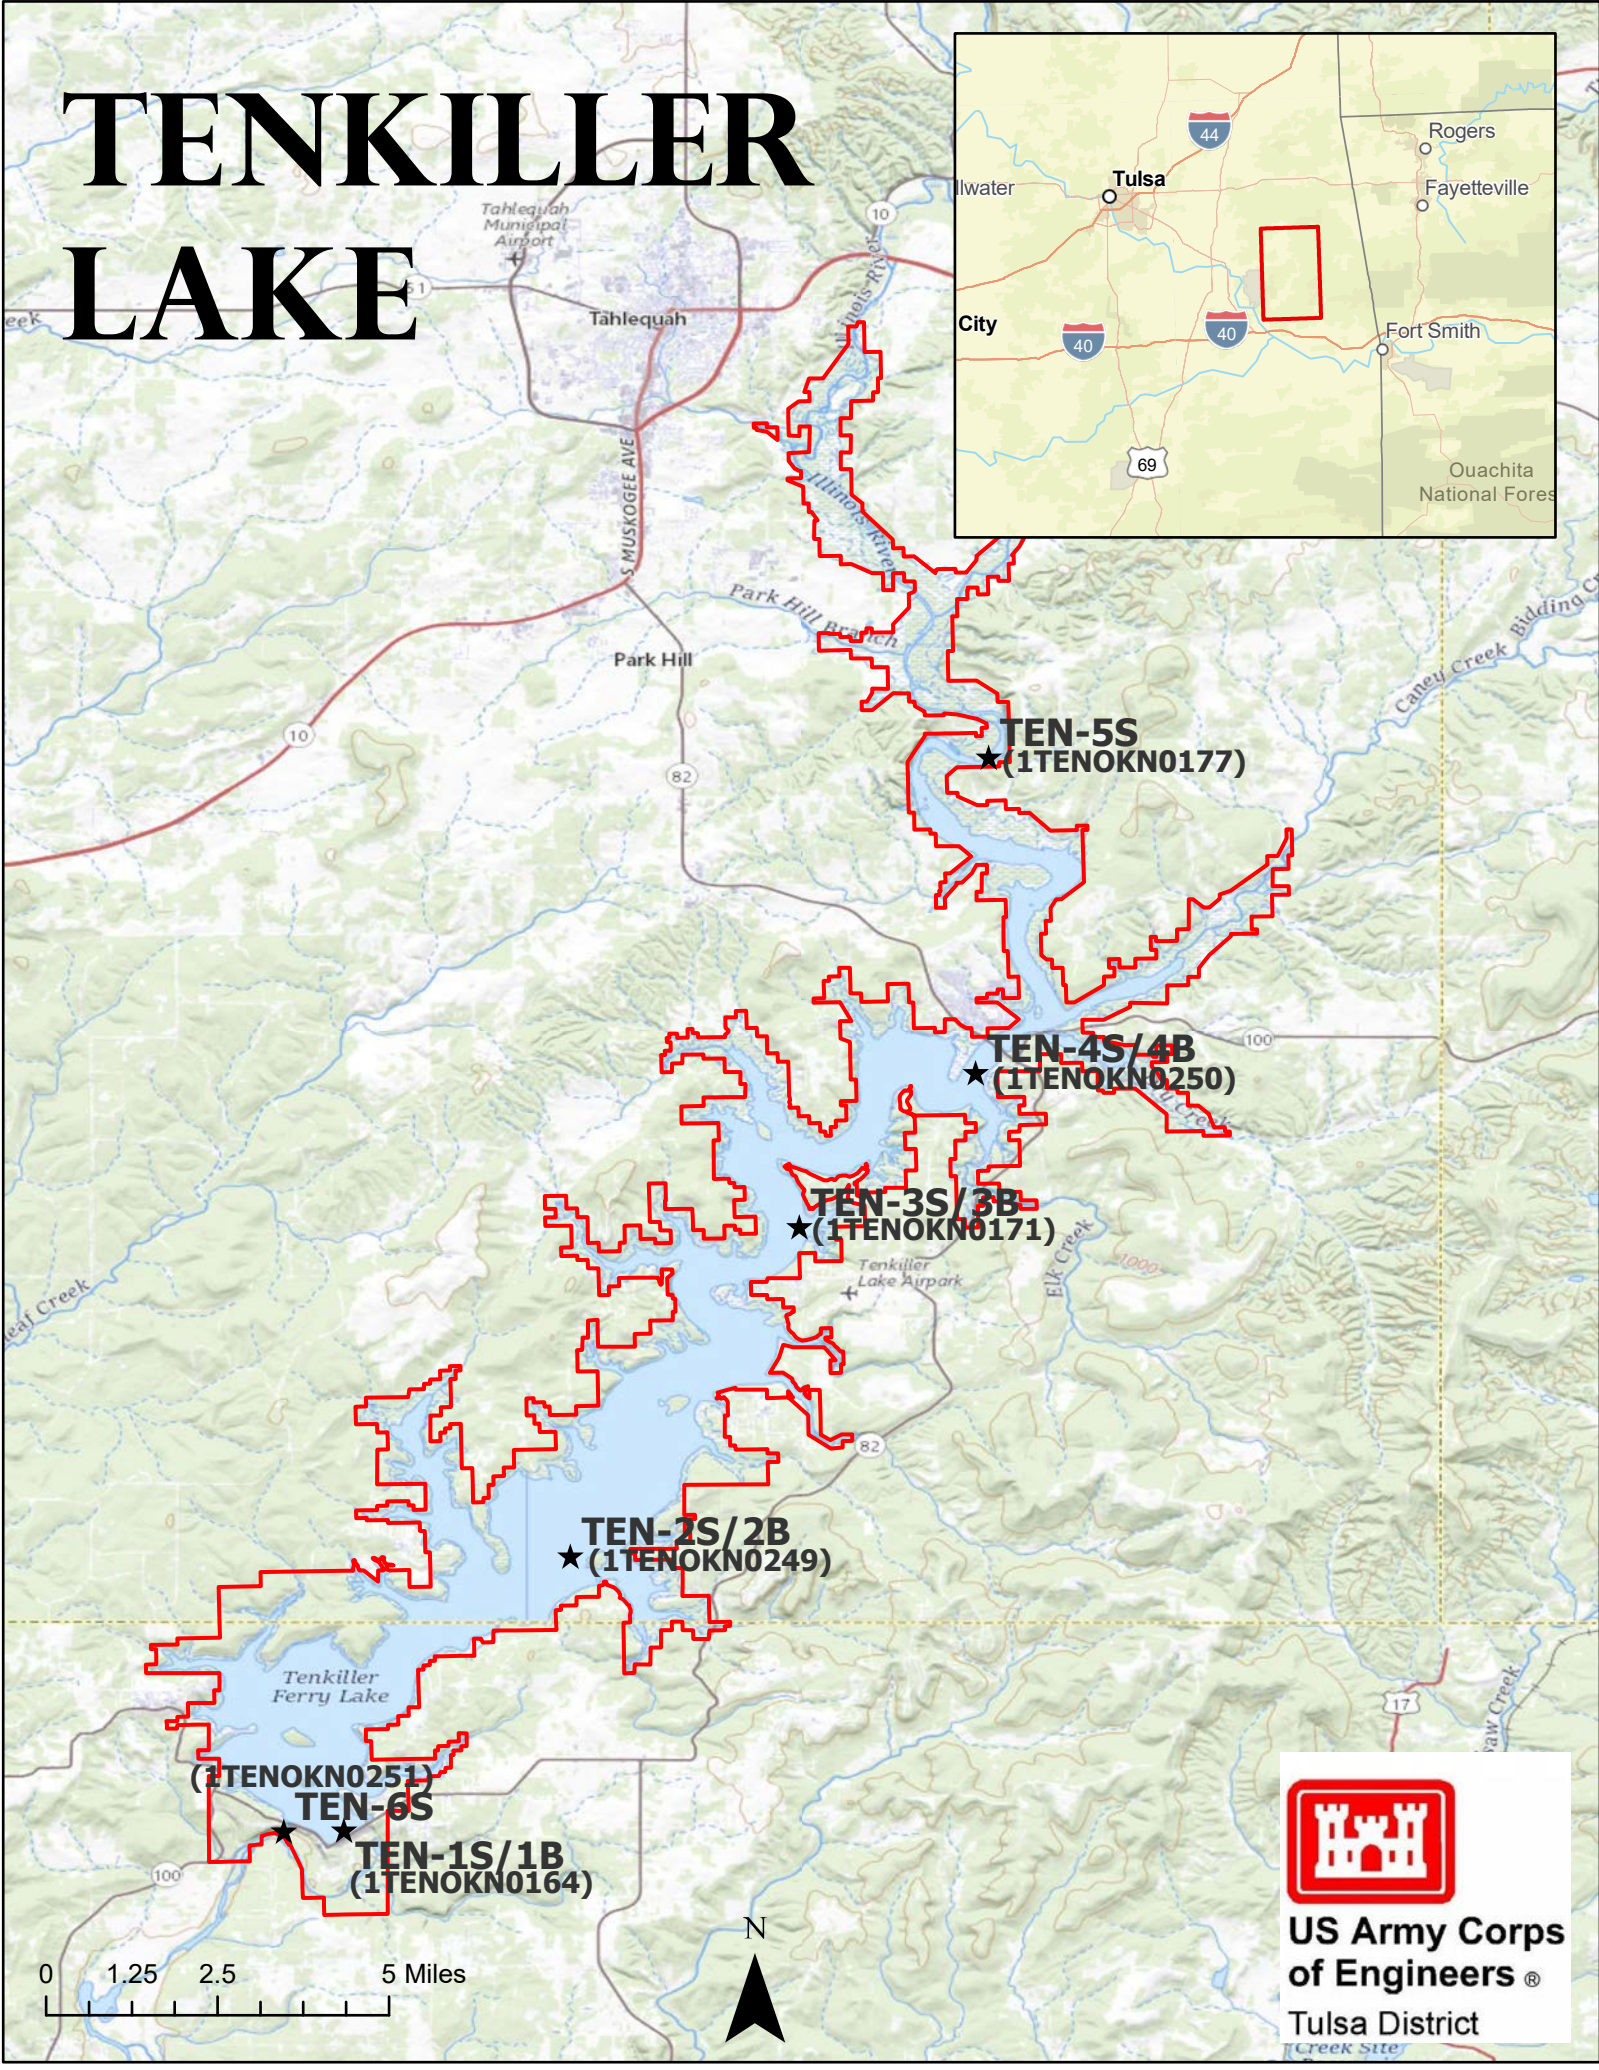

# TENKILLER LAKE

**US Army Corps of Engineers**  
Tulsa District  
Creek Site