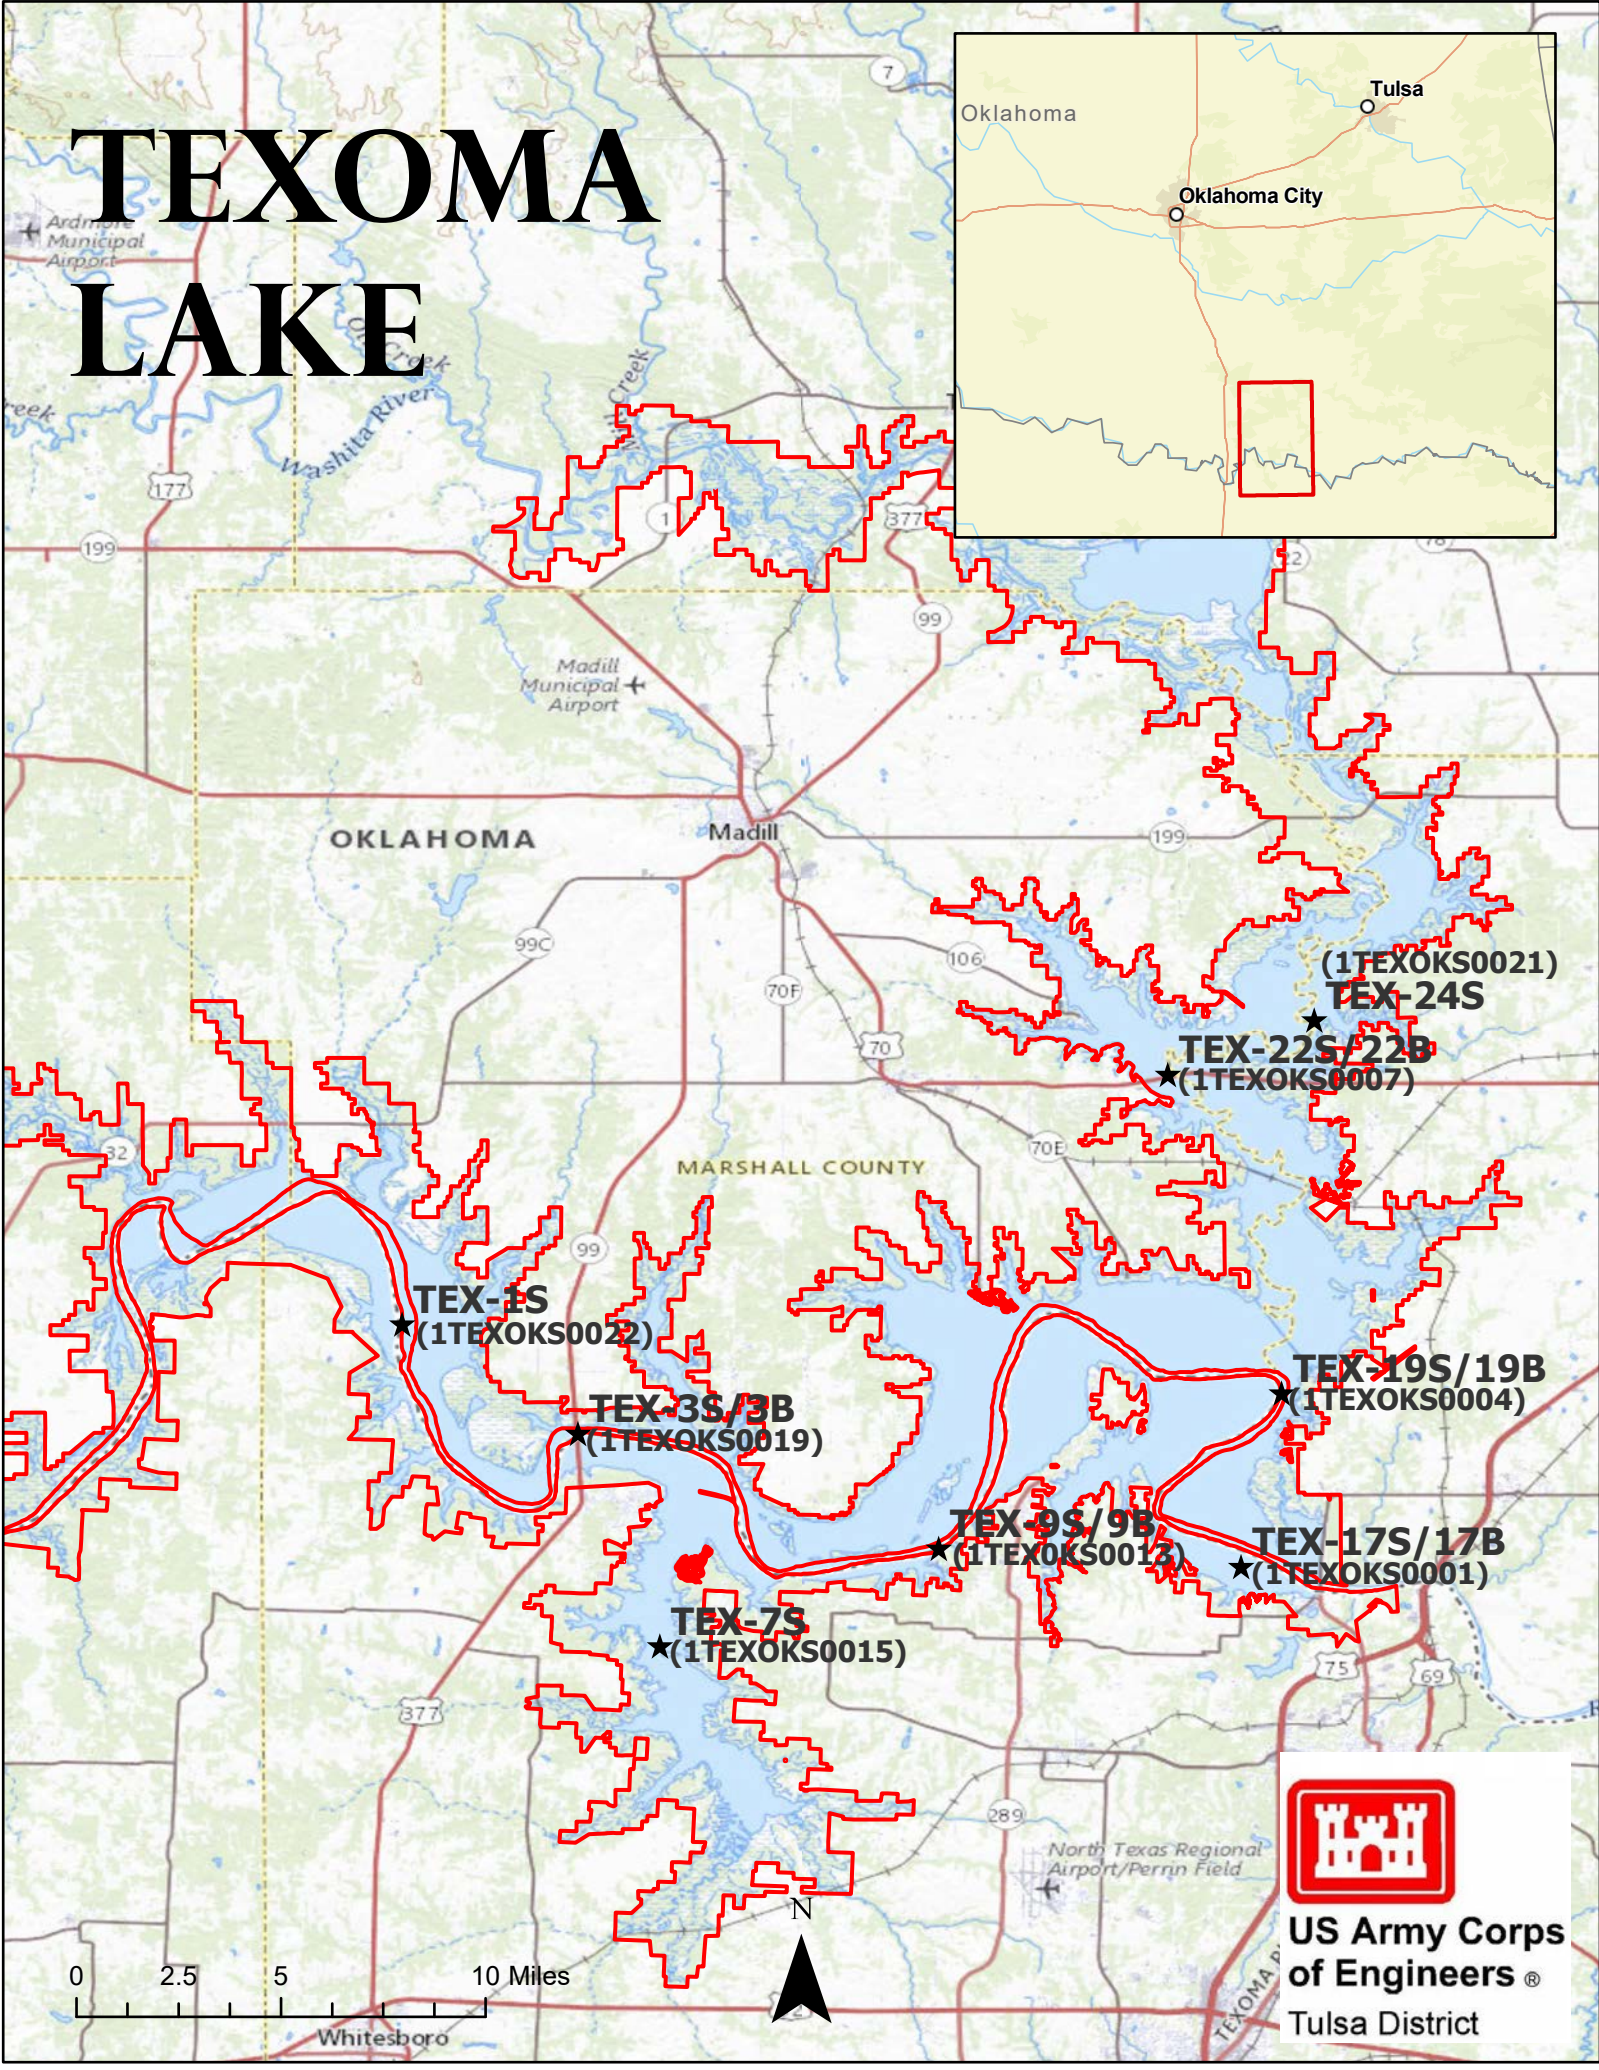

TEXOMA LAKE

US Army Corps of Engineers
Tulsa District