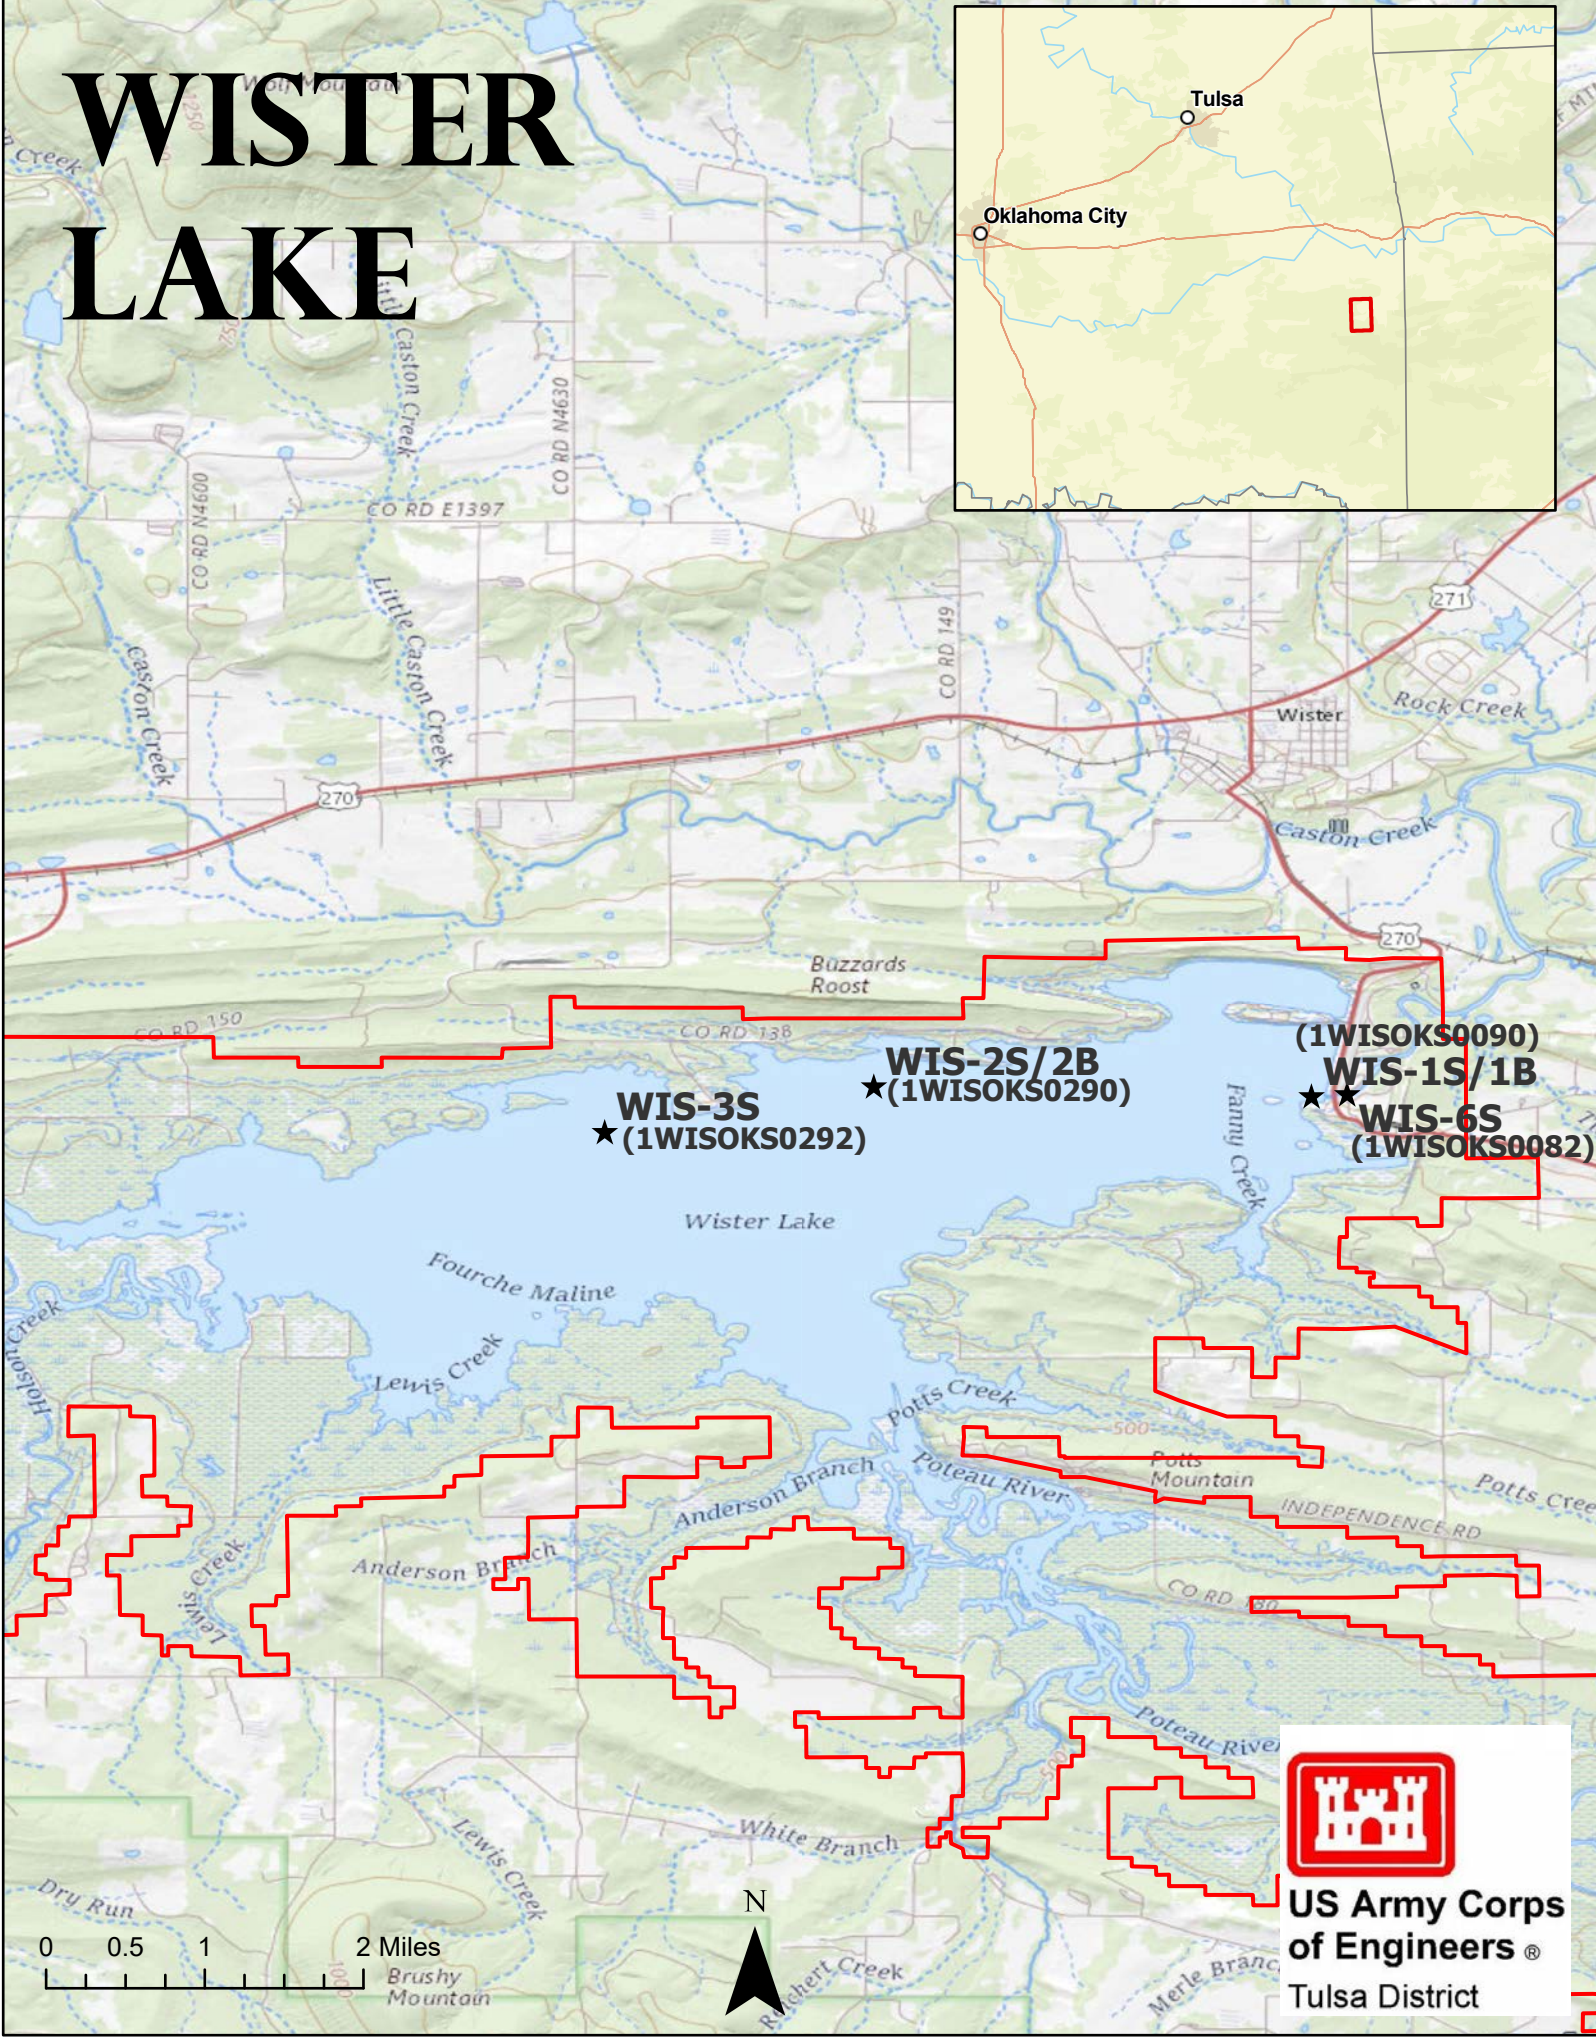

WISTER LAKE

**US Army Corps
of Engineers®**
Tulsa District