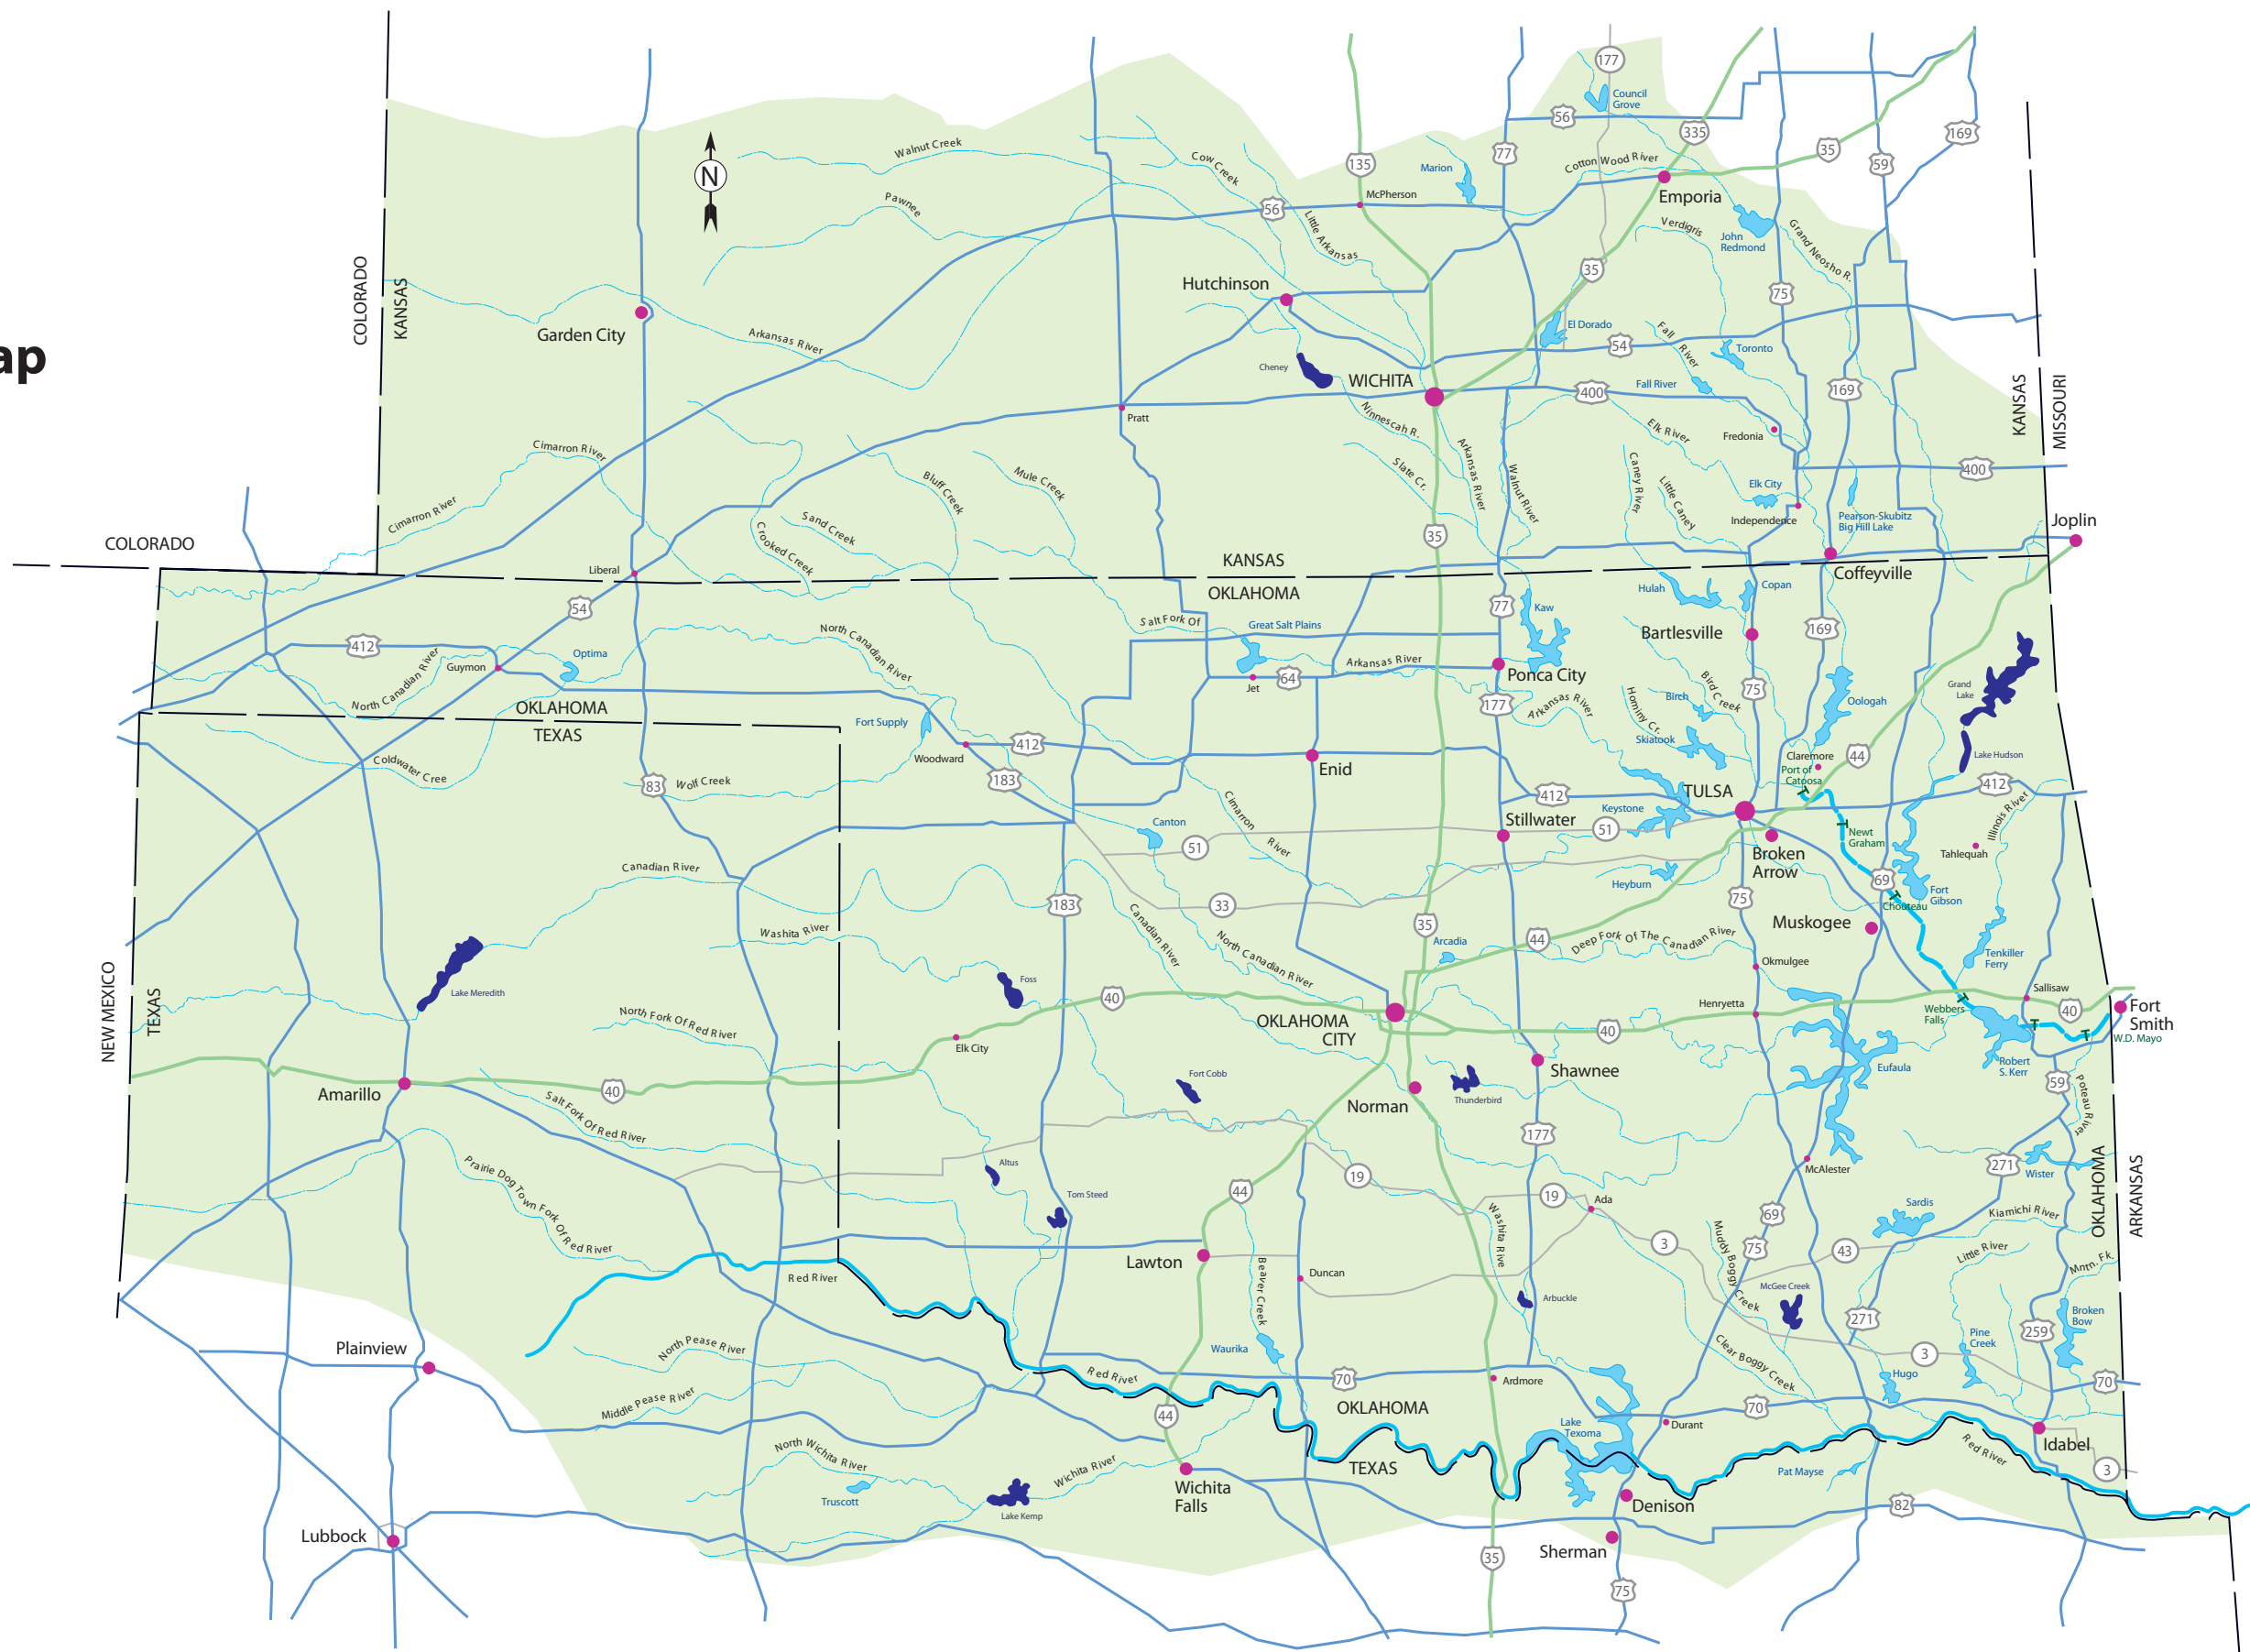

Tulsa District Project Location Map

-  Corps Operated Lakes
-  Lakes Operated By Others

**US Army Corps
of Engineers®**
Tulsa District